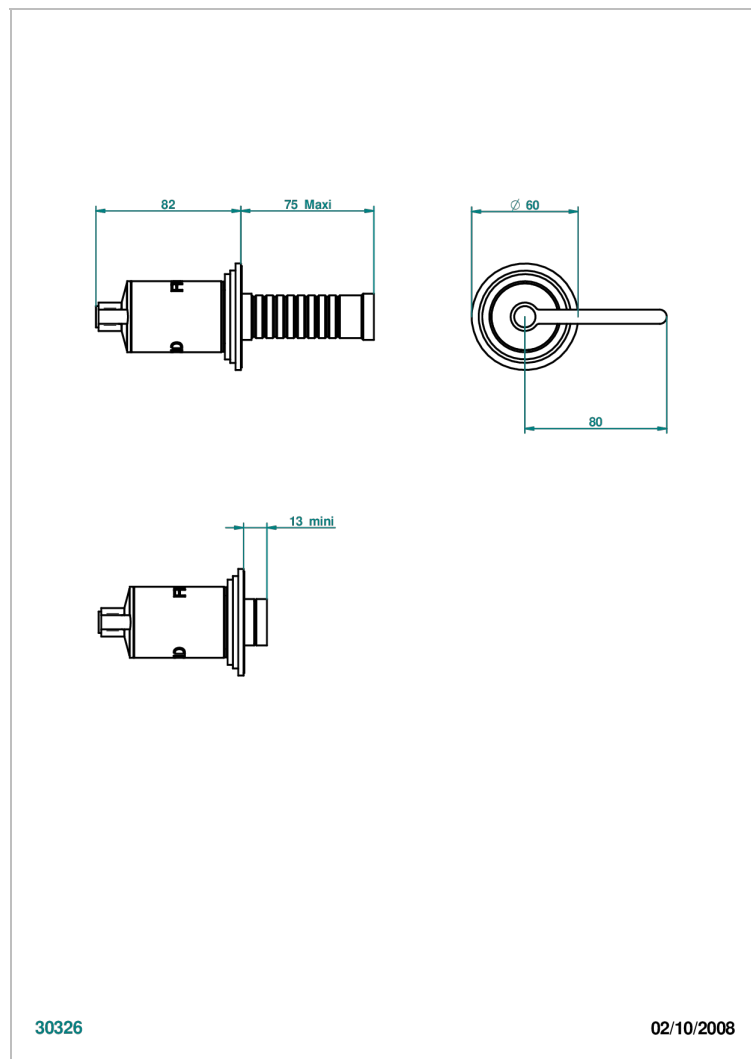

# FAUBOURG BLACK PORCELAIN WITH LEVER

G2M-30B/C

Trim only for wall valve - cold - 1/2" ref.30/CA and 3/4" ref.32/CA and diverter ref.50/4VMA

30326

02/10/2008

## CHARACTERISTIC

- Faubourg Black Porcelain with lever
- Trim only for wall valve - cold - 1/2" ref.30/CA and 3/4" ref.32/CA and diverter ref.50/4VMA

## RELATED SKU'S

- Ref. G00-30/CA/W Wall mounted 1/2" valve body with ceramic head 1/4 turn left - WRAS approved
- Ref. G00-32/CA/W Wall mounted 3/4" valve body with ceramic head, 1/4 turn left - WRAS approved