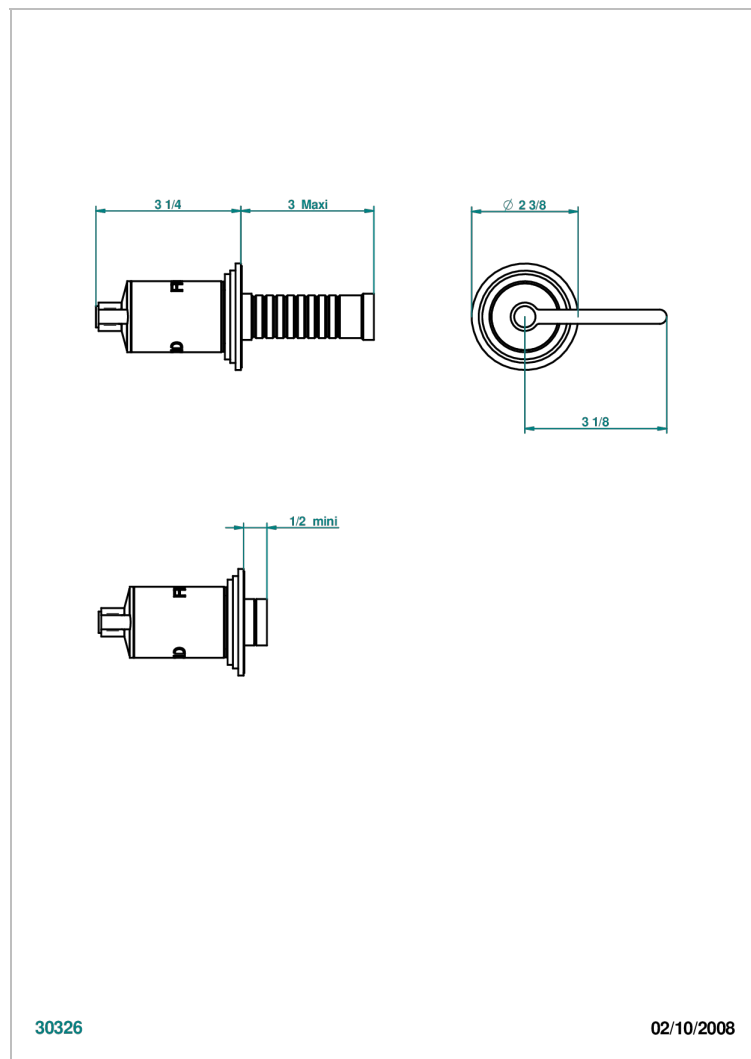

# FAUBOURG BLACK PORCELAIN WITH LEVER

G2M-30B/C

Trim only for wall valve - cold - 1/2" ref.30/CA and 3/4" ref.32/CA and diverter ref.50/4VMA

30326

02/10/2008

## CHARACTERISTIC

- Faubourg Black Porcelain with lever
- Trim only for wall valve - cold - 1/2" ref.30/CA and 3/4" ref.32/CA and diverter ref.50/4VMA

## RELATED SKU'S

- Ref. G00-30/CA/W Wall mounted 1/2" valve body with ceramic head 1/4 turn left - WRAS approved
- Ref. G00-32/CA/W Wall mounted 3/4" valve body with ceramic head, 1/4 turn left - WRAS approved