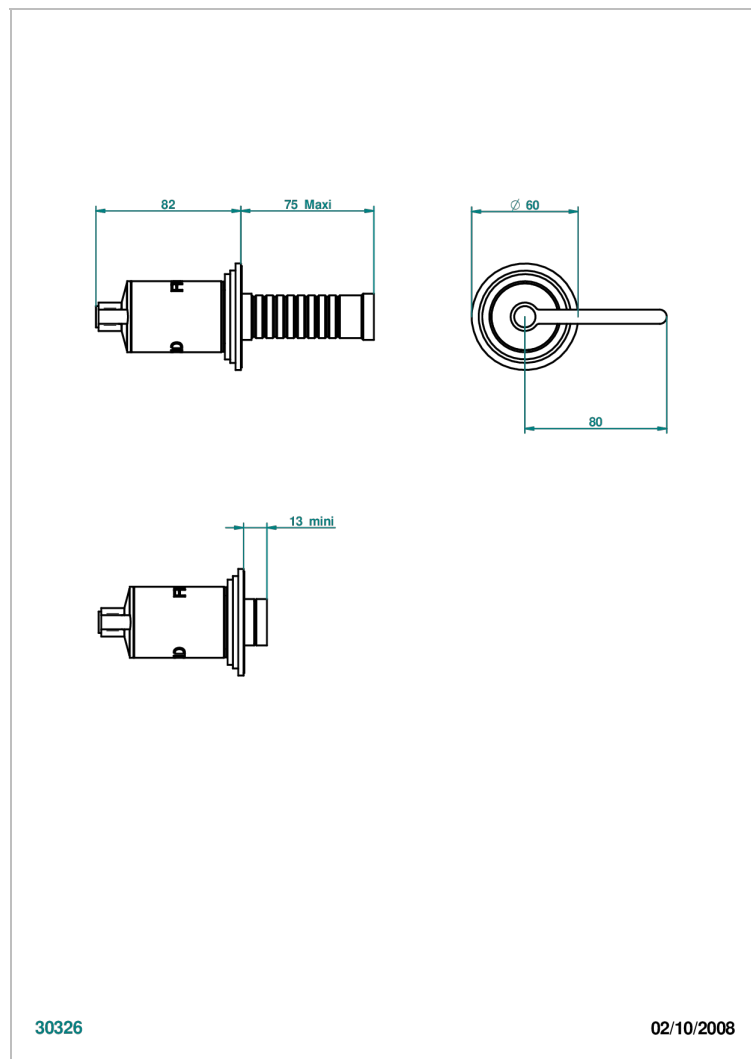

FAUBOURG BLACK PORCELAIN WITH LEVER

G2M-30B/C

Trim only for wall valve - cold - 1/2" ref.30/CA and 3/4" ref.32/CA and diverter ref.50/4VMA

30326

02/10/2008

CHARACTERISTIC

- Faubourg Black Porcelain with lever
- Trim only for wall valve - cold - 1/2" ref.30/CA and 3/4" ref.32/CA and diverter ref.50/4VMA

RELATED SKU'S

- Ref. G00-30/CA Wall mounted 1/2" valve body with ceramic head, 1/4 turn left - no trim
- Ref. G00-32/CA Wall mounted 3/4" valve with ceramic head, 1/4 turn left - no trim

AVAILABLE FINITIONS