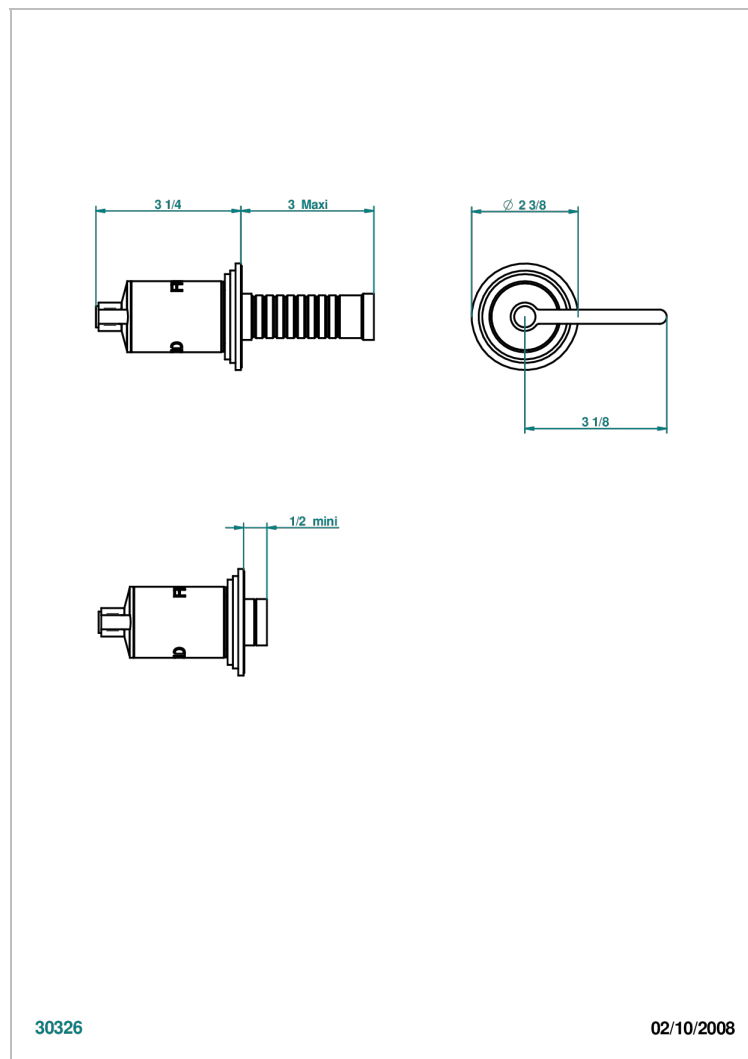

FAUBOURG BLACK PORCELAIN WITH LEVER

G2M-30B/C

Trim only for wall valve - cold - 1/2" ref.30/CA and 3/4" ref.32/CA and diverter ref.50/4VMA

30326

02/10/2008

CHARACTERISTIC

- Faubourg Black Porcelain with lever
- Trim only for wall valve - cold - 1/2" ref.30/CA and 3/4" ref.32/CA and diverter ref.50/4VMA

RELATED SKU'S

- Ref. G00-30/CA Wall mounted 1/2" valve body with ceramic head, 1/4 turn left - no trim
- Ref. G00-32/CA Wall mounted 3/4" valve with ceramic head, 1/4 turn left - no trim

AVAILABLE FINITIONS