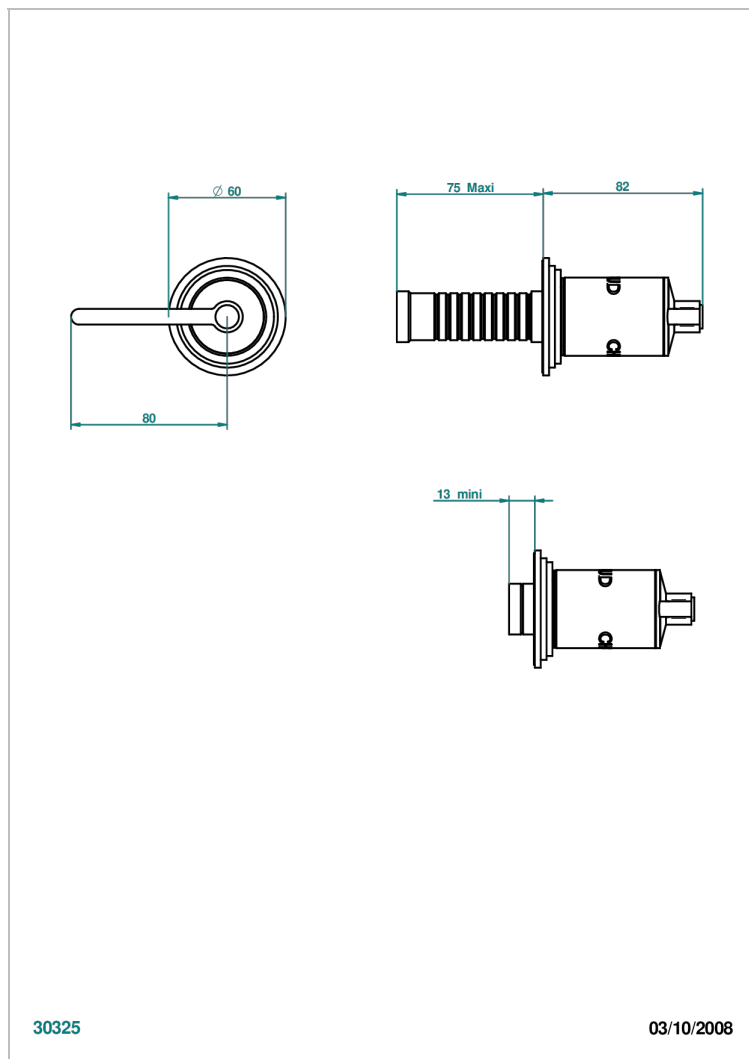

# FAUBOURG BLACK PORCELAIN WITH LEVER HANDLES

G2M-30B/H

Wall volume control 30 & 32 trim - Hot

30325

03/10/2008

## CHARACTERISTIC

- Faubourg Black Porcelain with lever handles
- Wall volume control 30 & 32 trim - Hot

## RELATED SKU'S

- Ref. G00-32HUSA 3/4" Volume control wall valve with ceramic cartridge counterclockwise
- Ref. G00-30HUSA 1/2" Volume control wall valve with ceramic cartridge counterclockwise