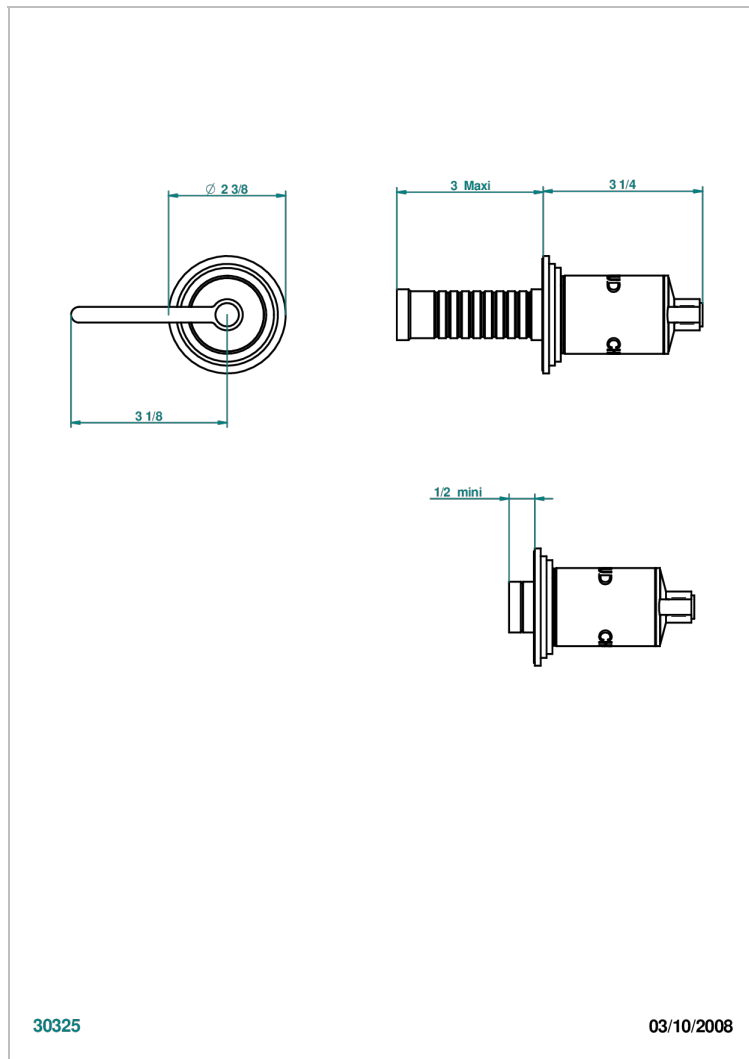

# FAUBOURG BLACK PORCELAIN WITH LEVER HANDLES

G2M-30B/H

Wall volume control 30 & 32 trim - Hot

## CHARACTERISTIC

- Faubourg Black Porcelain with lever handles
- Wall volume control 30 & 32 trim - Hot

## RELATED SKU'S

- Ref. G00-32HUSA 3/4" Volume control wall valve with ceramic cartridge counterclockwise
- Ref. G00-30HUSA 1/2" Volume control wall valve with ceramic cartridge counterclockwise