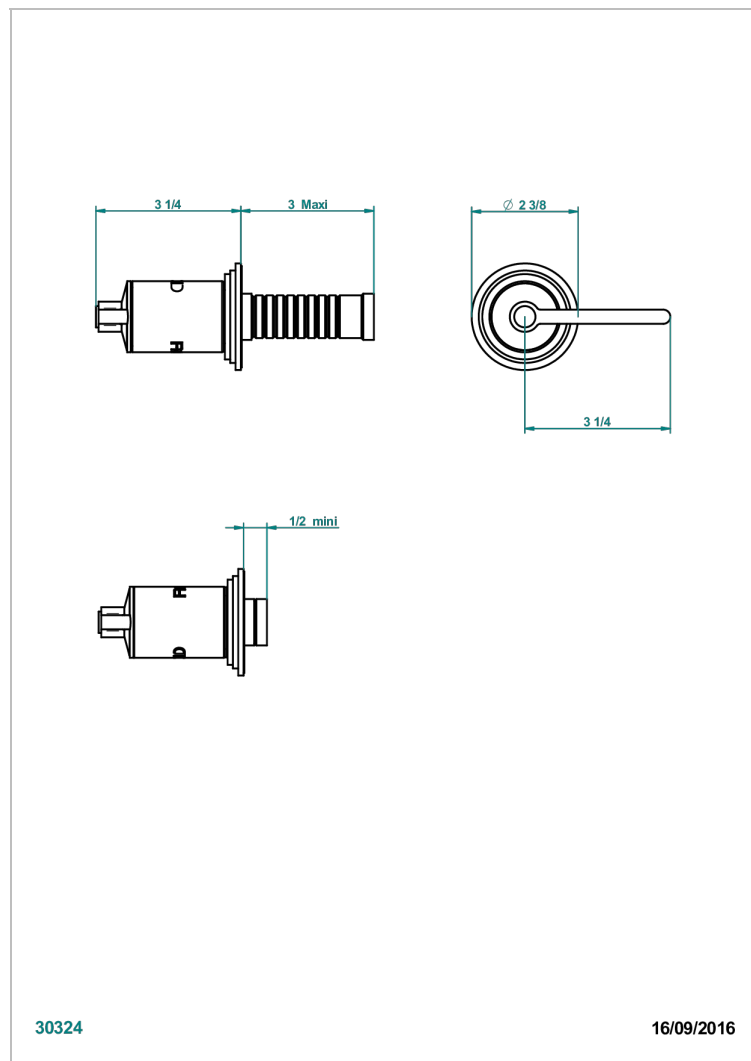

# FAUBOURG WHITE PORCELAIN WITH LEVER HANDLES

G2J-30B/C

Wall volume control 30 & 32 trim - Cold

30324

16/09/2016

## CHARACTERISTIC

- Faubourg White Porcelain with lever handles
- Wall volume control 30 & 32 trim - Cold

## RELATED SKU'S

- Ref. G00-32CUSA 3/4" Volume control wall valve with ceramic cartridge
- Ref. G00-30CUSA 1/2" volume control wall valve with ceramic cartridge