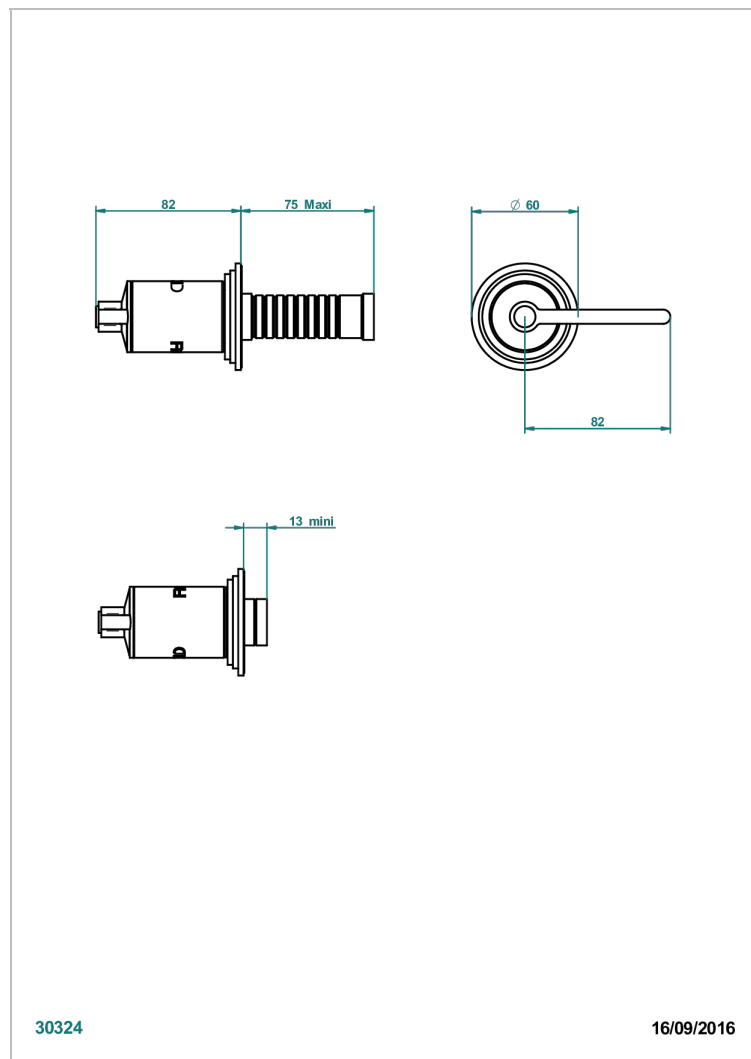

FAUBOURG WHITE PORCELAIN WITH LEVER

G2J-30B/C

Trim only for wall valve - cold - 1/2" ref.30/CA and 3/4" ref.32/CA and diverter ref.50/4VMA

CHARACTERISTIC

- Faubourg White Porcelain with lever
- Trim only for wall valve - cold - 1/2" ref.30/CA and 3/4" ref.32/CA and diverter ref.50/4VMA

RELATED SKU'S

- Ref. G00-30/CA/W Wall mounted 1/2" valve body with ceramic head 1/4 turn left - WRAS approved
- Ref. G00-32/CA/W Wall mounted 3/4" valve body with ceramic head, 1/4 turn left - WRAS approved