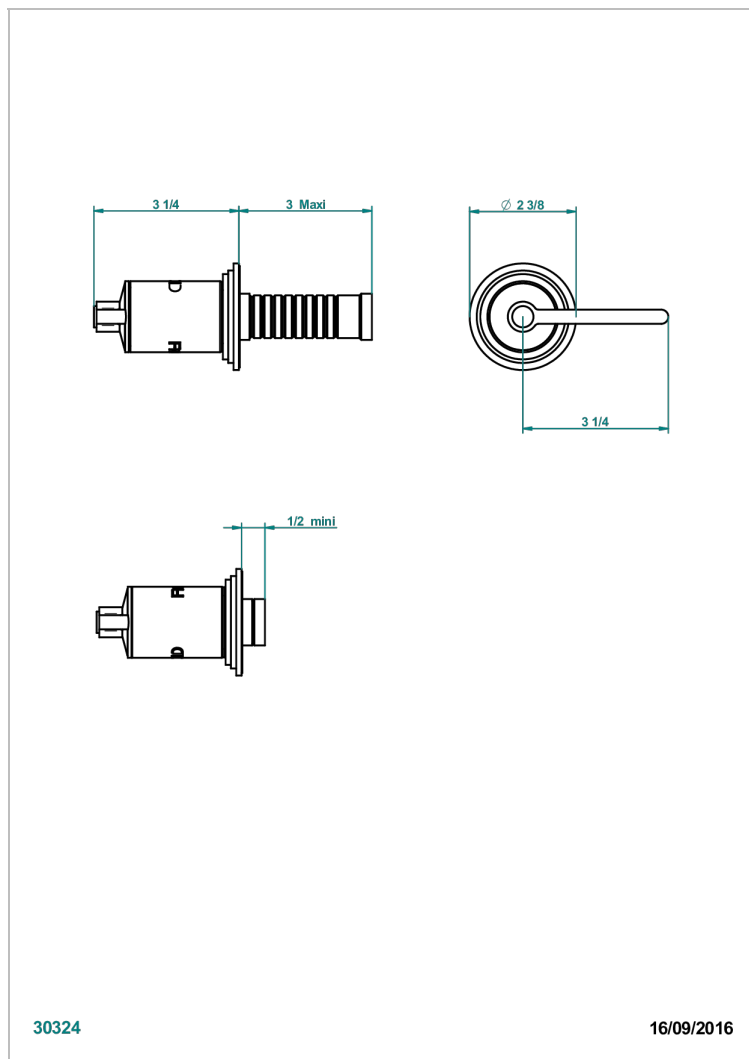

# FAUBOURG WHITE PORCELAIN WITH LEVER

G2J-30B/C

Trim only for wall valve - cold - 1/2" ref.30/CA and 3/4" ref.32/CA and diverter ref.50/4VMA

30324

16/09/2016

## CHARACTERISTIC

- Faubourg White Porcelain with lever
- Trim only for wall valve - cold - 1/2" ref.30/CA and 3/4" ref.32/CA and diverter ref.50/4VMA

## RELATED SKU'S

- Ref. G00-30/CA/W Wall mounted 1/2" valve body with ceramic head 1/4 turn left - WRAS approved
- Ref. G00-32/CA/W Wall mounted 3/4" valve body with ceramic head, 1/4 turn left - WRAS approved