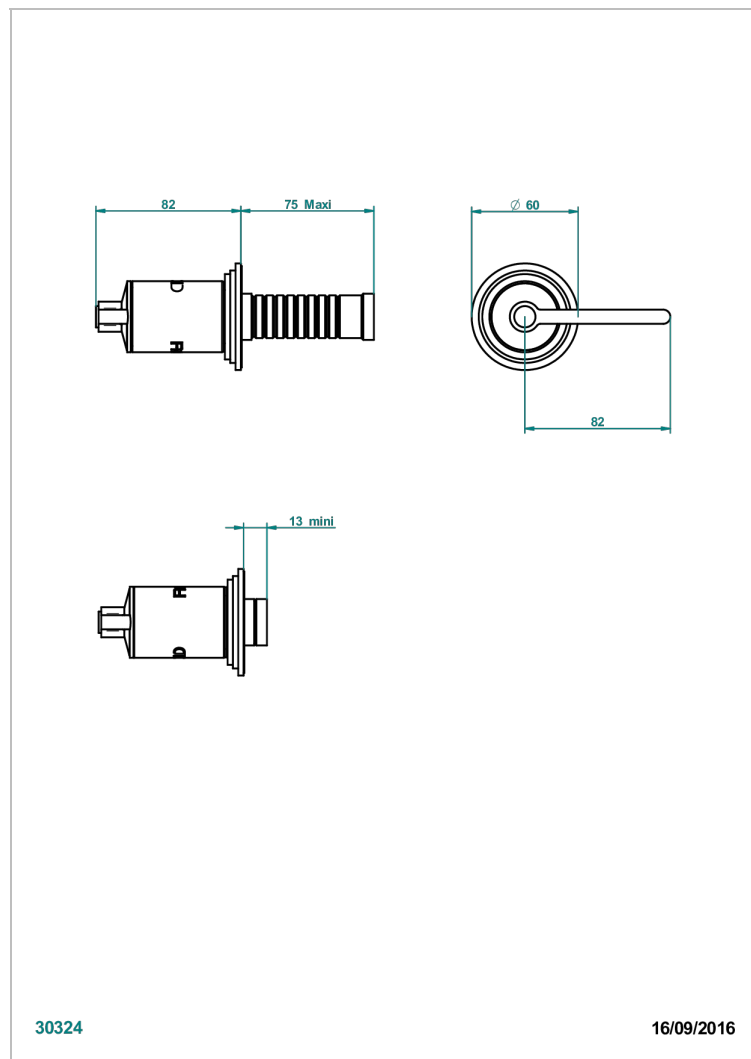

# FAUBOURG WHITE PORCELAIN WITH LEVER

G2J-30B/C

Trim only for wall valve - cold - 1/2" ref.30/CA and 3/4" ref.32/CA and diverter ref.50/4VMA

## CHARACTERISTIC

- Faubourg White Porcelain with lever
- Trim only for wall valve - cold - 1/2" ref.30/CA and 3/4" ref.32/CA and diverter ref.50/4VMA

## RELATED SKU'S

- Ref. G00-30/CA Wall mounted 1/2" valve body with ceramic head, 1/4 turn left - no trim
- Ref. G00-32/CA Wall mounted 3/4" valve with ceramic head, 1/4 turn left - no trim