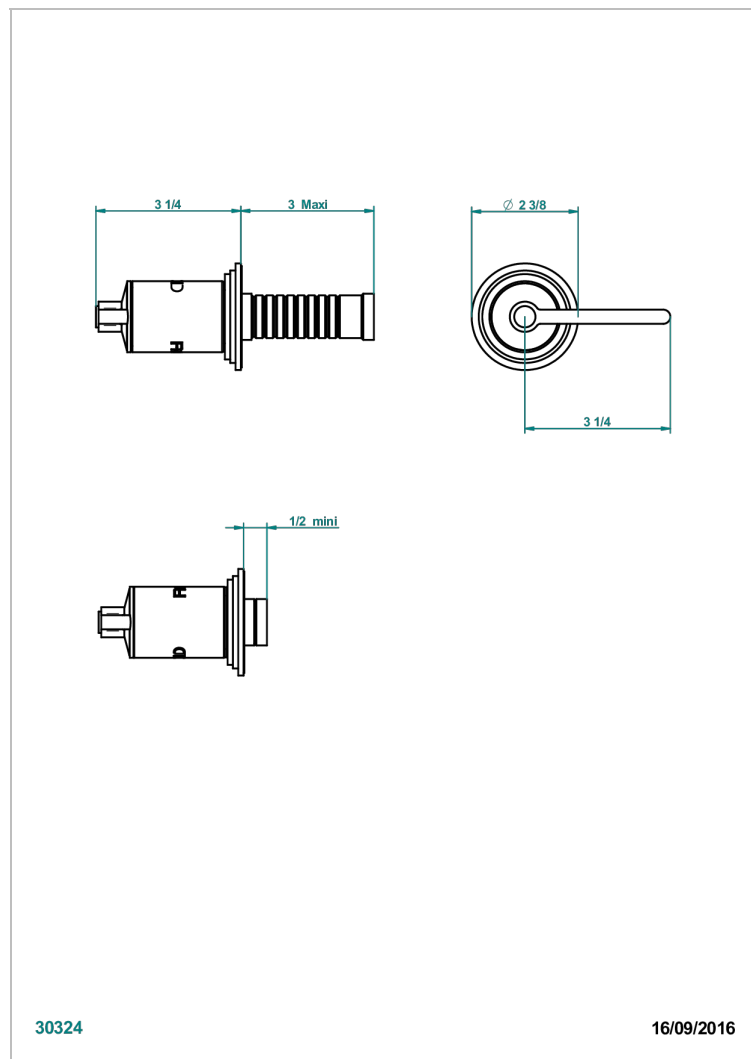

FAUBOURG WHITE PORCELAIN WITH LEVER

G2J-30B/C

Trim only for wall valve - cold - 1/2" ref.30/CA and 3/4" ref.32/CA and diverter ref.50/4VMA

CHARACTERISTIC

- Faubourg White Porcelain with lever
- Trim only for wall valve - cold - 1/2" ref.30/CA and 3/4" ref.32/CA and diverter ref.50/4VMA

RELATED SKU'S

- Ref. G00-30/CA Wall mounted 1/2" valve body with ceramic head, 1/4 turn left - no trim
- Ref. G00-32/CA Wall mounted 3/4" valve with ceramic head, 1/4 turn left - no trim

AVAILABLE FINITIONS