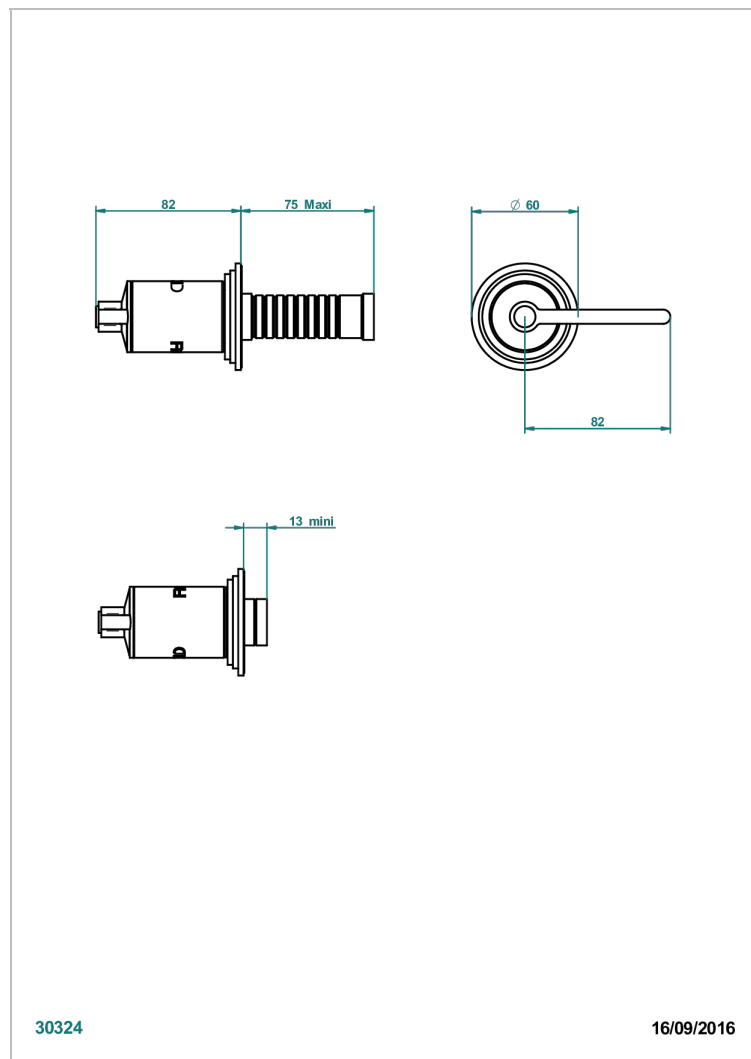

FAUBOURG WHITE PORCELAIN WITH LEVER

G2J-30B/C

Trim only for wall valve - cold - 1/2" ref.30/CA and 3/4" ref.32/CA and diverter ref.50/4VMA

CHARACTERISTIC

- Faubourg White Porcelain with lever
- Trim only for wall valve - cold - 1/2" ref.30/CA and 3/4" ref.32/CA and diverter ref.50/4VMA

RELATED SKU'S

- Ref. G00-30/CA Wall mounted 1/2" valve body with ceramic head, 1/4 turn left - no trim
- Ref. G00-32/CA Wall mounted 3/4" valve with ceramic head, 1/4 turn left - no trim

AVAILABLE FINITIONS