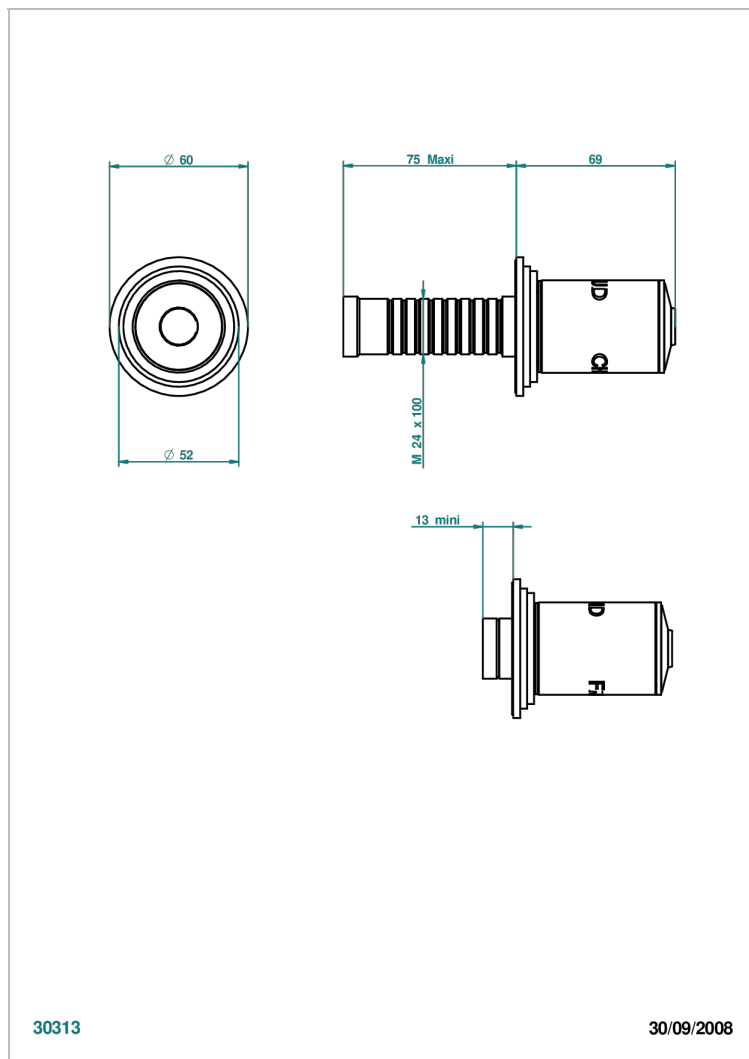

FAUBOURG BLACK PORCELAIN

G2L-30B/C

Trim only for wall valve - cold - 1/2" ref.30/CA and 3/4" ref.32/CA and diverter ref.50/4VMA

30313

30/09/2008

CHARACTERISTIC

- Faubourg Black Porcelain
- Trim only for wall valve - cold - 1/2" ref.30/CA and 3/4" ref.32/CA and diverter ref.50/4VMA

RELATED SKU'S

- Ref. G00-30/CA/W Wall mounted 1/2" valve body with ceramic head 1/4 turn left - WRAS approved
- Ref. G00-32/CA/W Wall mounted 3/4" valve body with ceramic head, 1/4 turn left - WRAS approved