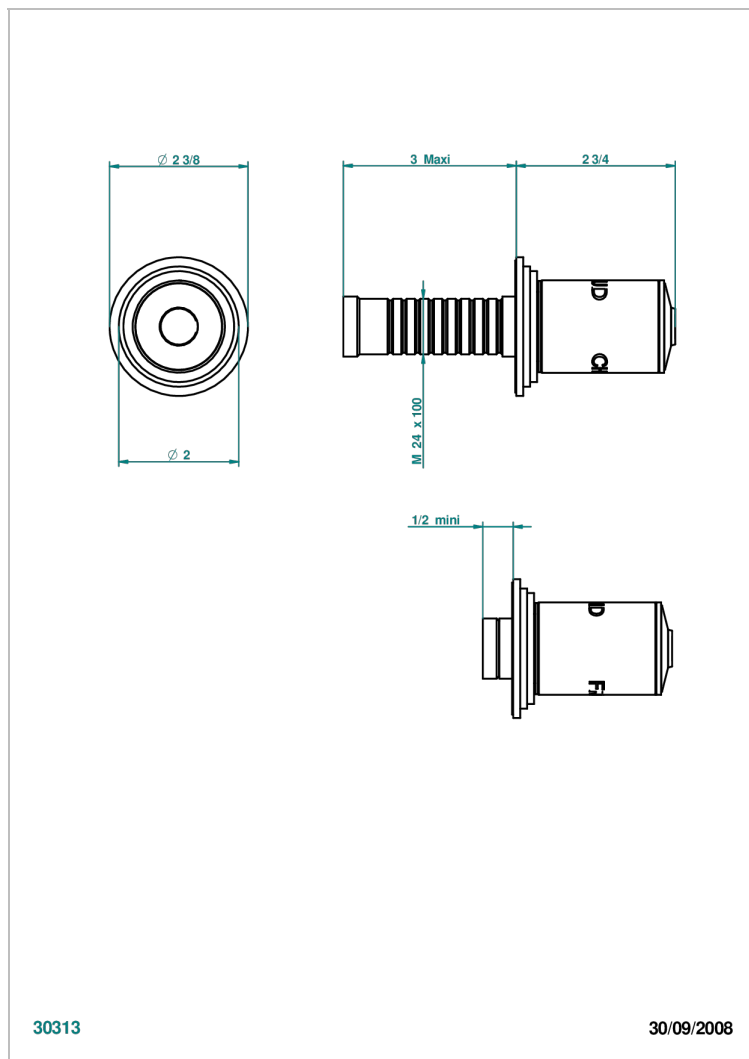

# FAUBOURG BLACK PORCELAIN

G2L-30B/C

Trim only for wall valve - cold - 1/2" ref.30/CA and 3/4" ref.32/CA and diverter ref.50/4VMA

30313

30/09/2008

## CHARACTERISTIC

- Faubourg Black Porcelain
- Trim only for wall valve - cold - 1/2" ref.30/CA and 3/4" ref.32/CA and diverter ref.50/4VMA

## RELATED SKU'S

- Ref. G00-30/CA/W Wall mounted 1/2" valve body with ceramic head 1/4 turn left - WRAS approved
- Ref. G00-32/CA/W Wall mounted 3/4" valve body with ceramic head, 1/4 turn left - WRAS approved