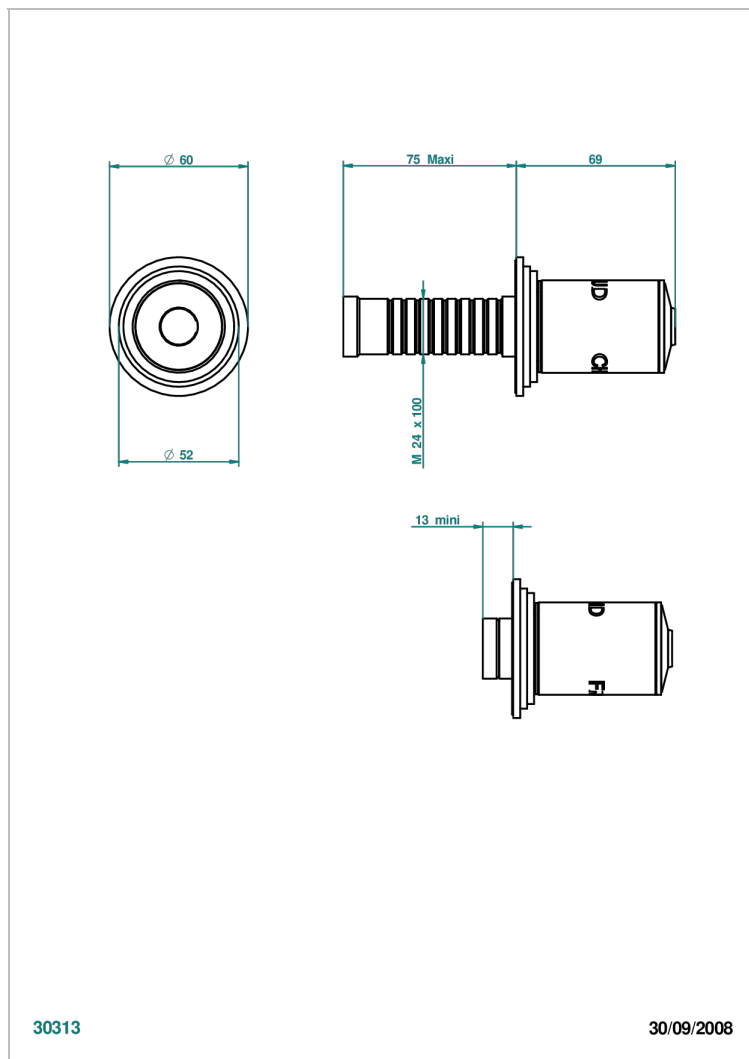

FAUBOURG BLACK PORCELAIN

G2L-30B/C

Trim only for wall valve - cold - 1/2" ref.30/CA and 3/4" ref.32/CA and diverter ref.50/4VMA

30313

30/09/2008

CHARACTERISTIC

- Faubourg Black Porcelain
- Trim only for wall valve - cold - 1/2" ref.30/CA and 3/4" ref.32/CA and diverter ref.50/4VMA

RELATED SKU'S

- Ref. G00-30/CA Wall mounted 1/2" valve body with ceramic head, 1/4 turn left - no trim
- Ref. G00-32/CA Wall mounted 3/4" valve with ceramic head, 1/4 turn left - no trim

AVAILABLE FINITIONS