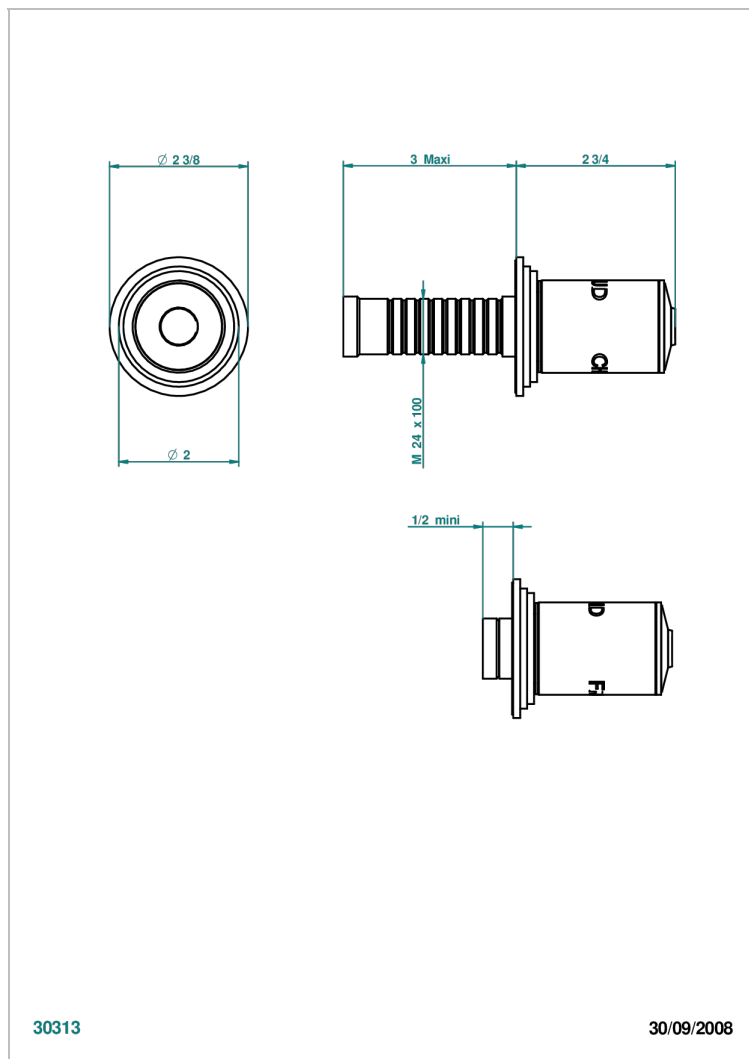

FAUBOURG BLACK PORCELAIN

G2L-30B/C

Trim only for wall valve - cold - 1/2" ref.30/CA and 3/4" ref.32/CA and diverter ref.50/4VMA

30313

30/09/2008

CHARACTERISTIC

- Faubourg Black Porcelain
- Trim only for wall valve - cold - 1/2" ref.30/CA and 3/4" ref.32/CA and diverter ref.50/4VMA

RELATED SKU'S

- Ref. G00-30/CA Wall mounted 1/2" valve body with ceramic head, 1/4 turn left - no trim
- Ref. G00-32/CA Wall mounted 3/4" valve with ceramic head, 1/4 turn left - no trim

AVAILABLE FINITIONS