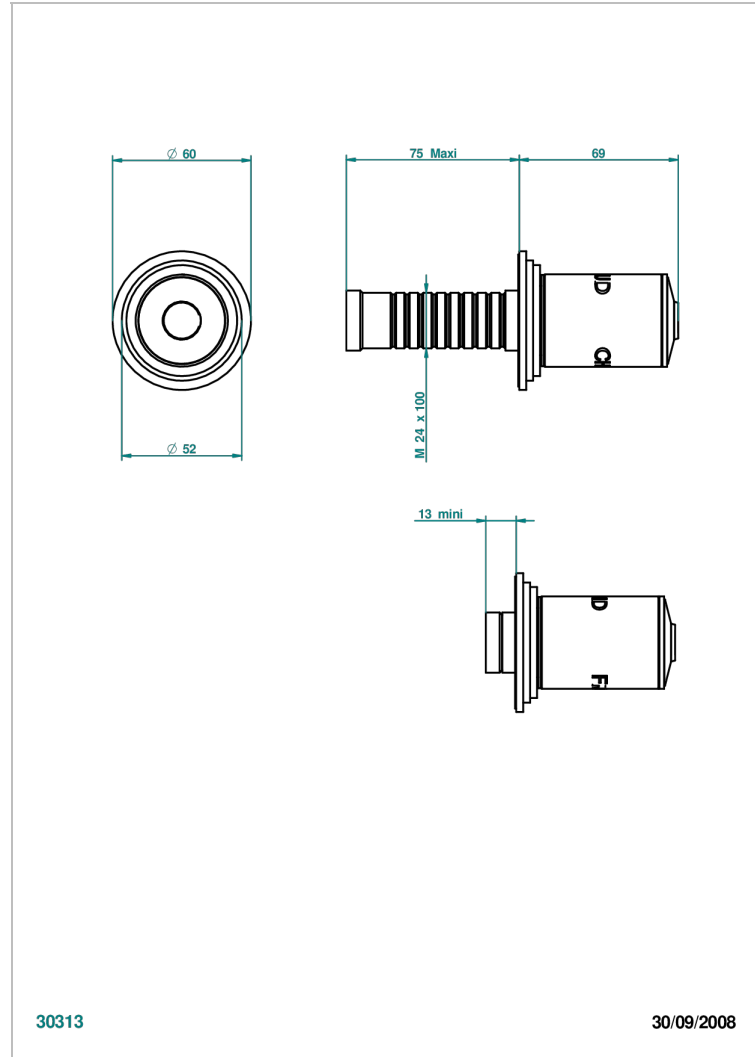

FAUBOURG BLACK PORCELAIN

G2L-30B/C

Trim only for wall valve - cold - 1/2" ref.30/CA and 3/4" ref.32/CA and diverter ref.50/4VMA

THG[®]
PARIS

30313

30/09/2008

CHARACTERISTIC

- Faubourg Black Porcelain
- Trim only for wall valve - cold - 1/2" ref.30/CA and 3/4" ref.32/CA and diverter ref.50/4VMA

RELATED SKU'S

- Ref. G00-30/CA Wall mounted 1/2" valve body with ceramic head, 1/4 turn left - no trim
- Ref. G00-32/CA Wall mounted 3/4" valve with ceramic head, 1/4 turn left - no trim

AVAILABLE FINITIONS