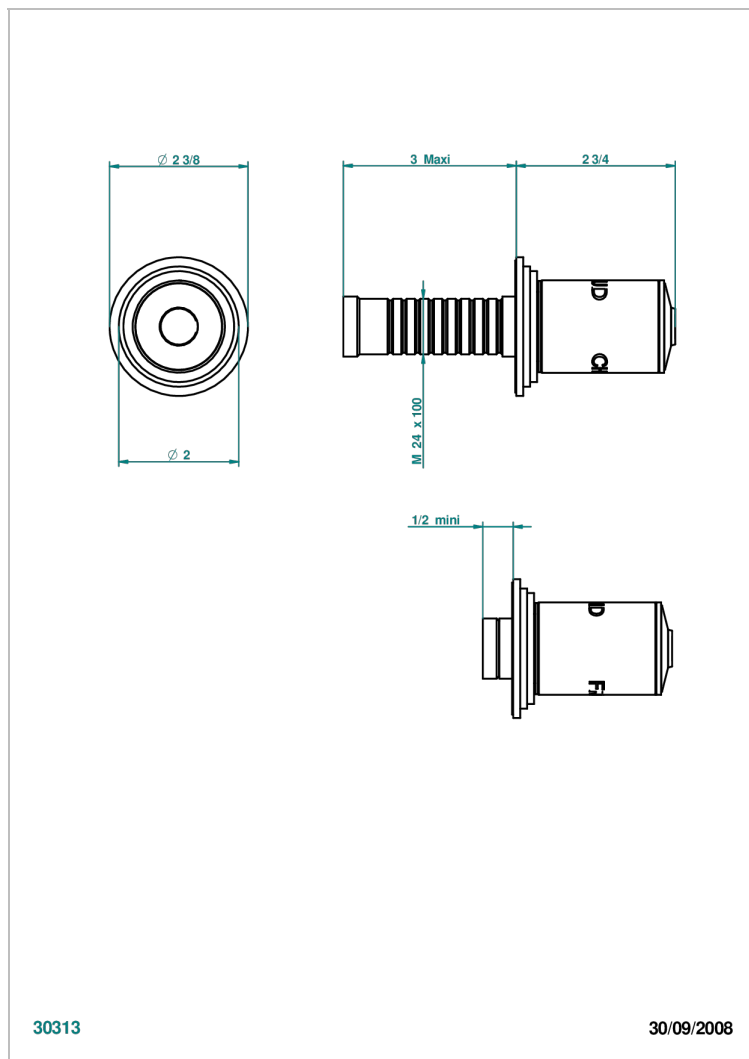

# FAUBOURG BLACK PORCELAIN

G2L-30B/C

Trim only for wall valve - cold - 1/2" ref.30/CA and 3/4" ref.32/CA and diverter ref.50/4VMA

30313

30/09/2008

## CHARACTERISTIC

- Faubourg Black Porcelain
- Trim only for wall valve - cold - 1/2" ref.30/CA and 3/4" ref.32/CA and diverter ref.50/4VMA

## RELATED SKU'S

- Ref. G00-30/CA Wall mounted 1/2" valve body with ceramic head, 1/4 turn left - no trim
- Ref. G00-32/CA Wall mounted 3/4" valve with ceramic head, 1/4 turn left - no trim