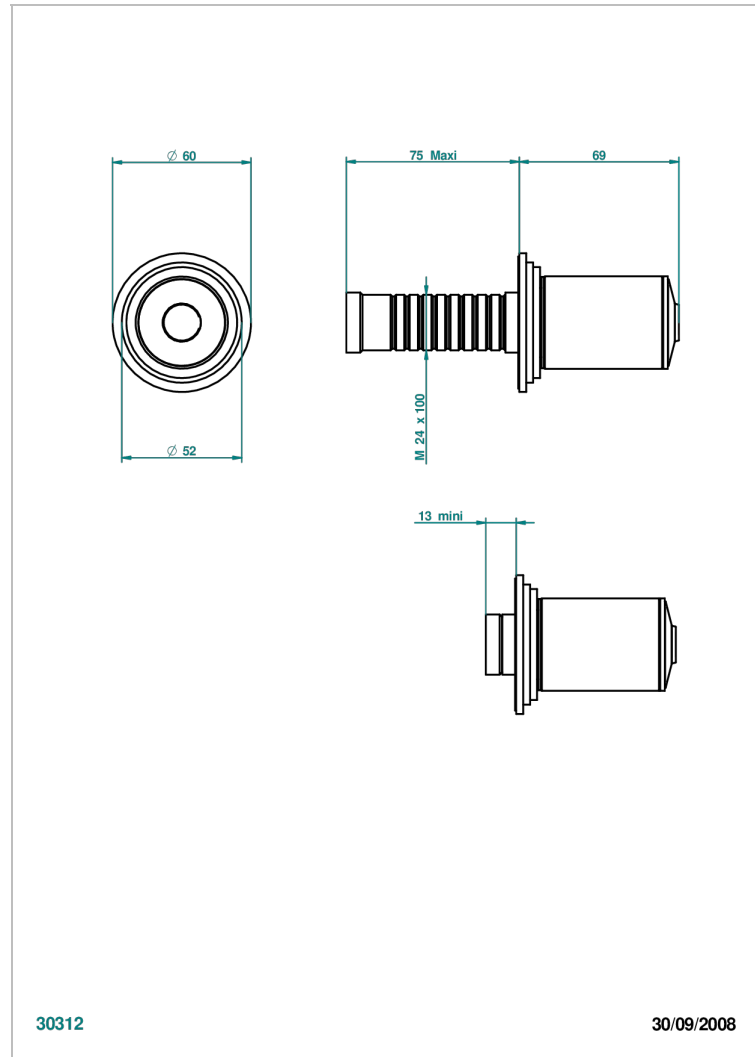

FAUBOURG BLACK PORCELAIN

G2L-30B/N

wall valve trim only for valve item code 30 and 32 or diverter 50/4/VM. No writing

THG[®]
PARIS

CHARACTERISTIC

- Faubourg Black Porcelain
- wall valve trim only for valve item code 30 and 32 or diverter 50/4/VM. No writing

RELATED SKU'S

- Ref. G00-30/CA Wall mounted 1/2" valve body with ceramic head, 1/4 turn left - no trim
- Ref. G00-32/CA Wall mounted 3/4" valve with ceramic head, 1/4 turn left - no trim

AVAILABLE FINITIONS