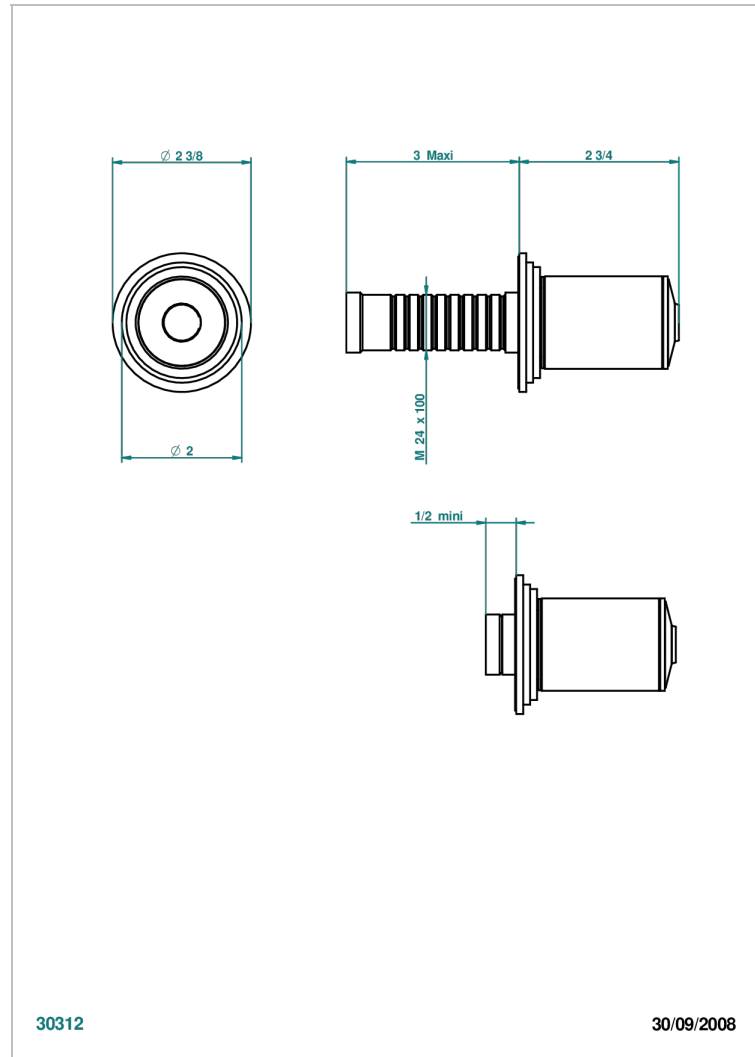

# FAUBOURG BLACK PORCELAIN

G2L-30B/N

wall valve trim only for valve item code 30 and 32 or diverter 50/4/VM. No writing

THG<sup>®</sup>  
PARIS

30312

30/09/2008

## CHARACTERISTIC

- Faubourg Black Porcelain
- wall valve trim only for valve item code 30 and 32 or diverter 50/4/VM. No writing

## RELATED SKU'S

- Ref. G00-30/CA Wall mounted 1/2" valve body with ceramic head, 1/4 turn left - no trim
- Ref. G00-32/CA Wall mounted 3/4" valve with ceramic head, 1/4 turn left - no trim