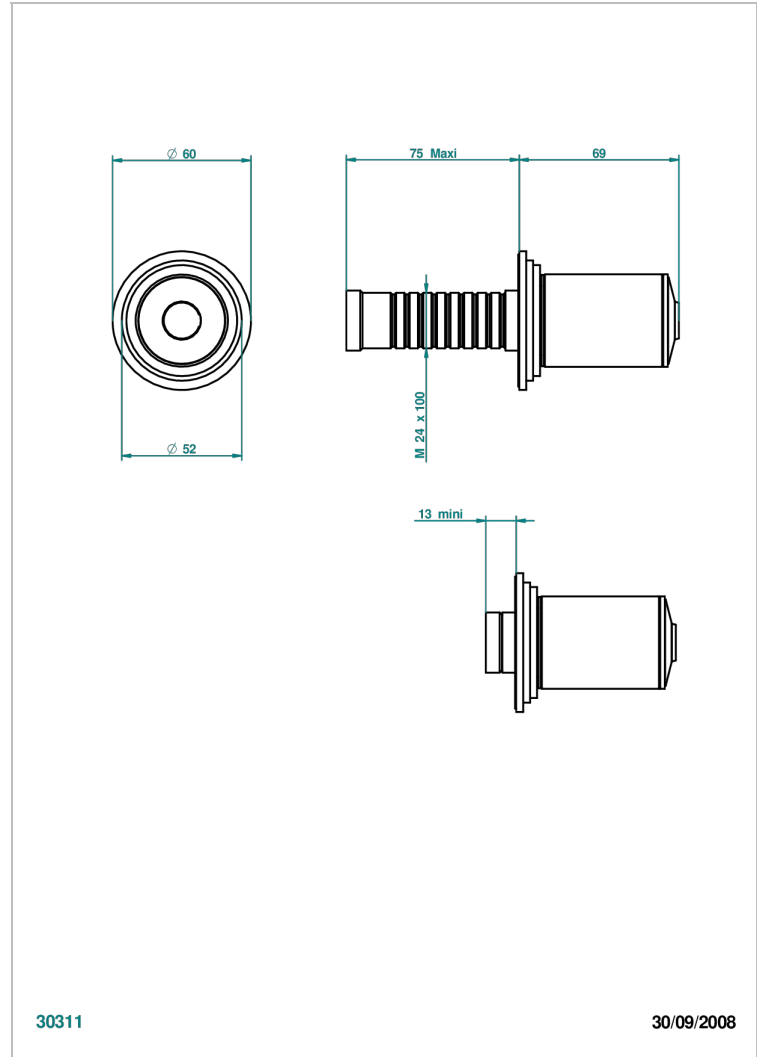

FAUBOURG WHITE PORCELAIN

G2K-30B/N

Wall volume control 30 & 32 trim (no marking)

THG[®]
PARIS

30311

30/09/2008

CHARACTERISTIC

- Faubourg White Porcelain
- Wall volume control 30 & 32 trim (no marking)

RELATED SKU'S

- Ref. G00-32CUSA 3/4" Volume control wall valve with ceramic cartridge
- Ref. G00-30CUSA 1/2" volume control wall valve with ceramic cartridge

AVAILABLE FINITIONS

Black ceram - D30

Blush PVD - H62