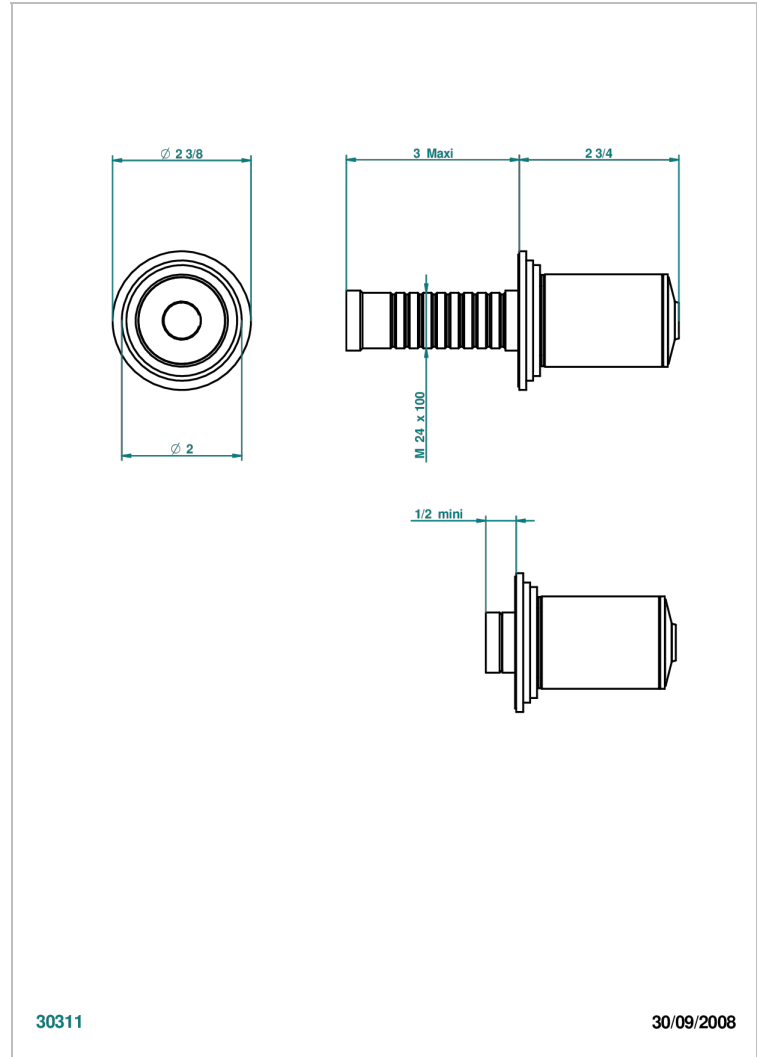

FAUBOURG WHITE PORCELAIN

G2K-30B/N

Wall volume control 30 & 32 trim (no marking)

THG[®]
PARIS

CHARACTERISTIC

- Faubourg White Porcelain
- Wall volume control 30 & 32 trim (no marking)

RELATED SKU'S

- Ref. G00-32CUSA 3/4" Volume control wall valve with ceramic cartridge
- Ref. G00-30CUSA 1/2" volume control wall valve with ceramic cartridge