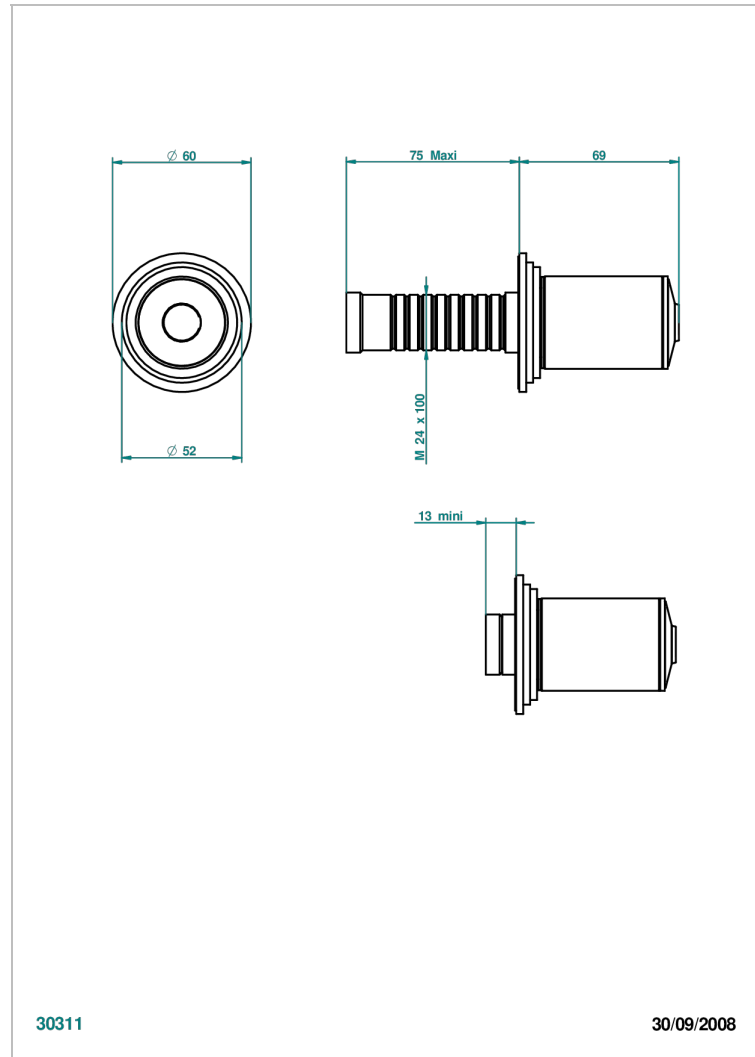

FAUBOURG WHITE PORCELAIN

G2K-30B/N

wall valve trim only for valve item code 30 and 32 or diverter 50/4/VM. No writing

THG[®]
PARIS

CHARACTERISTIC

- Faubourg White Porcelain
- wall valve trim only for valve item code 30 and 32 or diverter 50/4/VM. No writing

RELATED SKU'S

- Ref. G00-30/CA Wall mounted 1/2" valve body with ceramic head, 1/4 turn left - no trim
- Ref. G00-32/CA Wall mounted 3/4" valve with ceramic head, 1/4 turn left - no trim

AVAILABLE FINITIONS