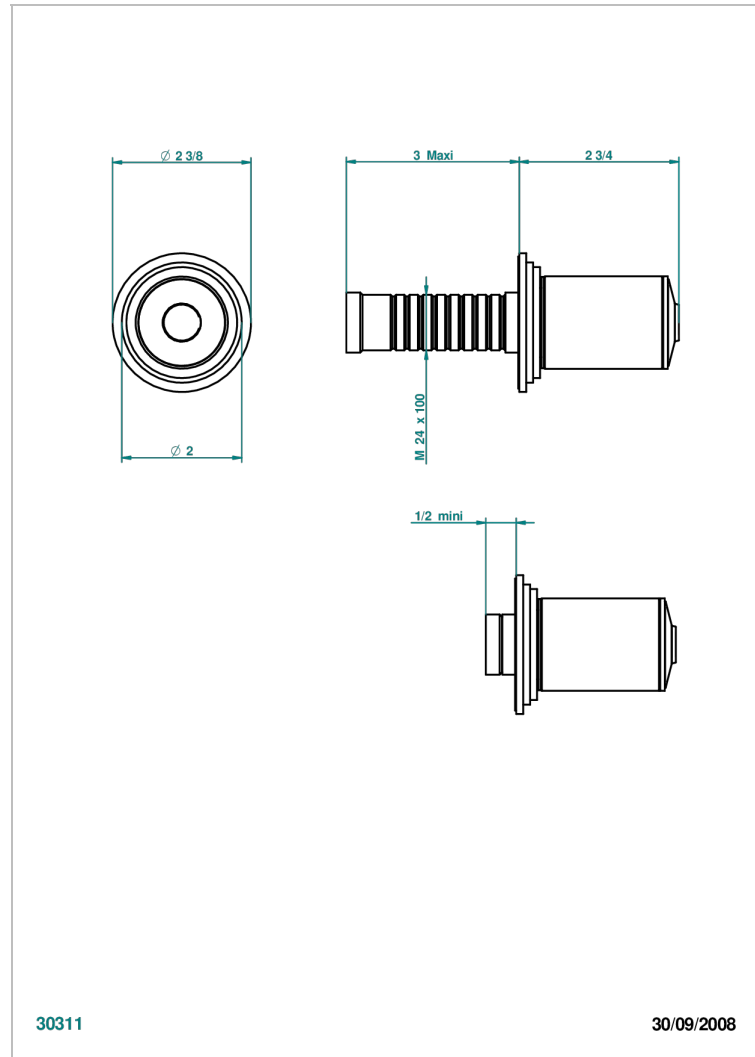

FAUBOURG WHITE PORCELAIN

G2K-30B/N

wall valve trim only for valve item code 30 and 32 or diverter 50/4/VM. No writing

THG[®]
PARIS

CHARACTERISTIC

- Faubourg White Porcelain
- wall valve trim only for valve item code 30 and 32 or diverter 50/4/VM. No writing

RELATED SKU'S

- Ref. G00-30/CA Wall mounted 1/2" valve body with ceramic head, 1/4 turn left - no trim
- Ref. G00-32/CA Wall mounted 3/4" valve with ceramic head, 1/4 turn left - no trim

AVAILABLE FINITIONS