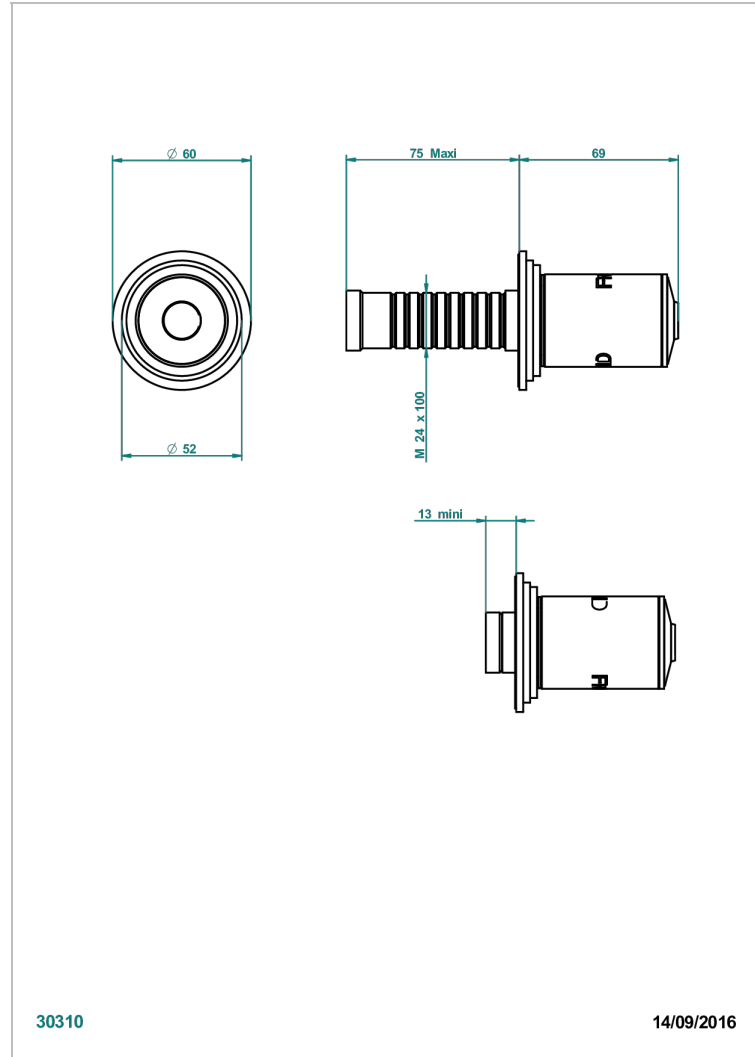

FAUBOURG WHITE PORCELAIN

G2K-30B/C

Trim only for wall valve - cold - 1/2" ref.30/CA and 3/4" ref.32/CA and diverter ref.50/4VMA

THG[®]
PARIS

30310

14/09/2016

CHARACTERISTIC

- Faubourg White Porcelain
- Trim only for wall valve - cold - 1/2" ref.30/CA and 3/4" ref.32/CA and diverter ref.50/4VMA

RELATED SKU'S

- Ref. G00-30/CA/W Wall mounted 1/2" valve body with ceramic head 1/4 turn left - WRAS approved
- Ref. G00-32/CA/W Wall mounted 3/4" valve body with ceramic head, 1/4 turn left - WRAS approved