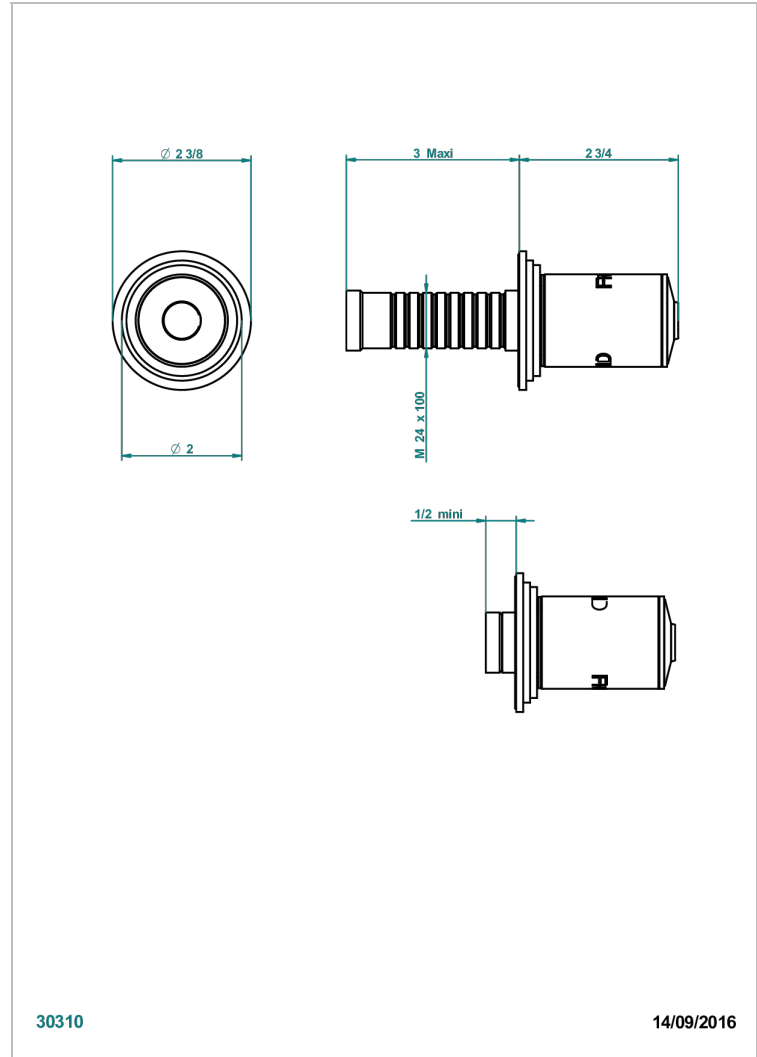

# FAUBOURG WHITE PORCELAIN

G2K-30B/C

THG<sup>®</sup>  
PARIS

Trim only for wall valve - cold - 1/2" ref.30/CA and 3/4" ref.32/CA and diverter ref.50/4VMA

30310

14/09/2016

## CHARACTERISTIC

- Faubourg White Porcelain
- Trim only for wall valve - cold - 1/2" ref.30/CA and 3/4" ref.32/CA and diverter ref.50/4VMA

## RELATED SKU'S

- Ref. G00-30/CA/W Wall mounted 1/2" valve body with ceramic head 1/4 turn left - WRAS approved
- Ref. G00-32/CA/W Wall mounted 3/4" valve body with ceramic head, 1/4 turn left - WRAS approved