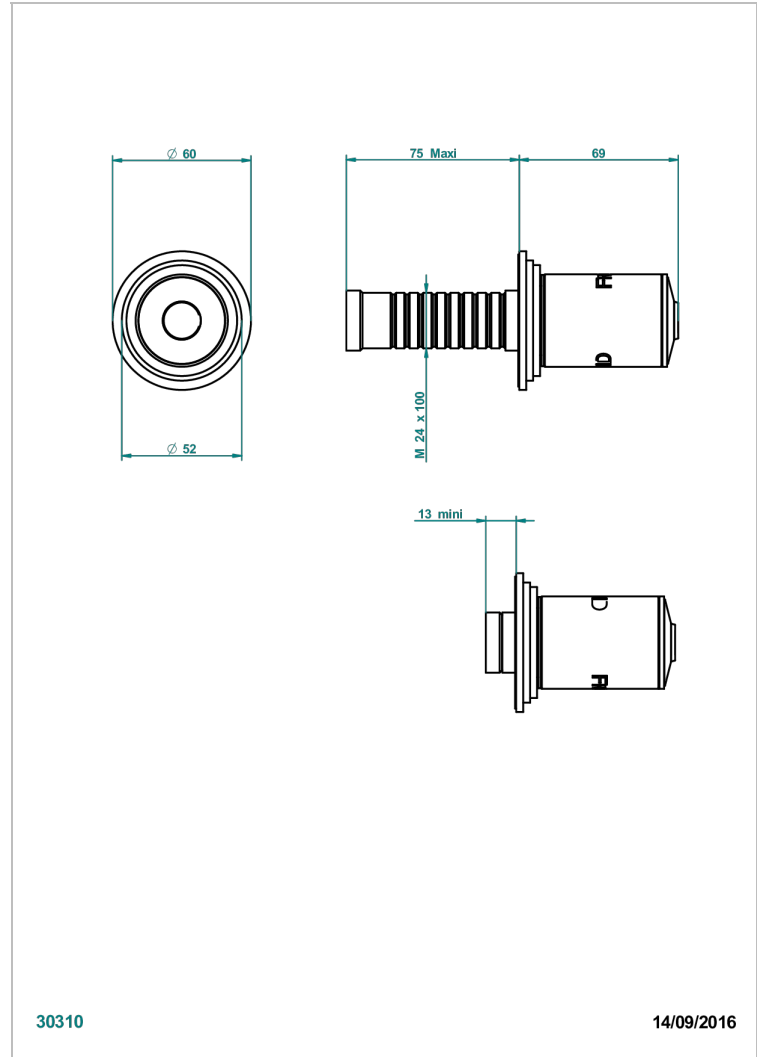

FAUBOURG WHITE PORCELAIN

G2K-30B/C

Trim only for wall valve - cold - 1/2" ref.30/CA and 3/4" ref.32/CA and diverter ref.50/4VMA

THG[®]
PARIS

30310

14/09/2016

CHARACTERISTIC

- Faubourg White Porcelain
- Trim only for wall valve - cold - 1/2" ref.30/CA and 3/4" ref.32/CA and diverter ref.50/4VMA

RELATED SKU'S

- Ref. G00-30/CA Wall mounted 1/2" valve body with ceramic head, 1/4 turn left - no trim
- Ref. G00-32/CA Wall mounted 3/4" valve with ceramic head, 1/4 turn left - no trim

AVAILABLE FINITIONS