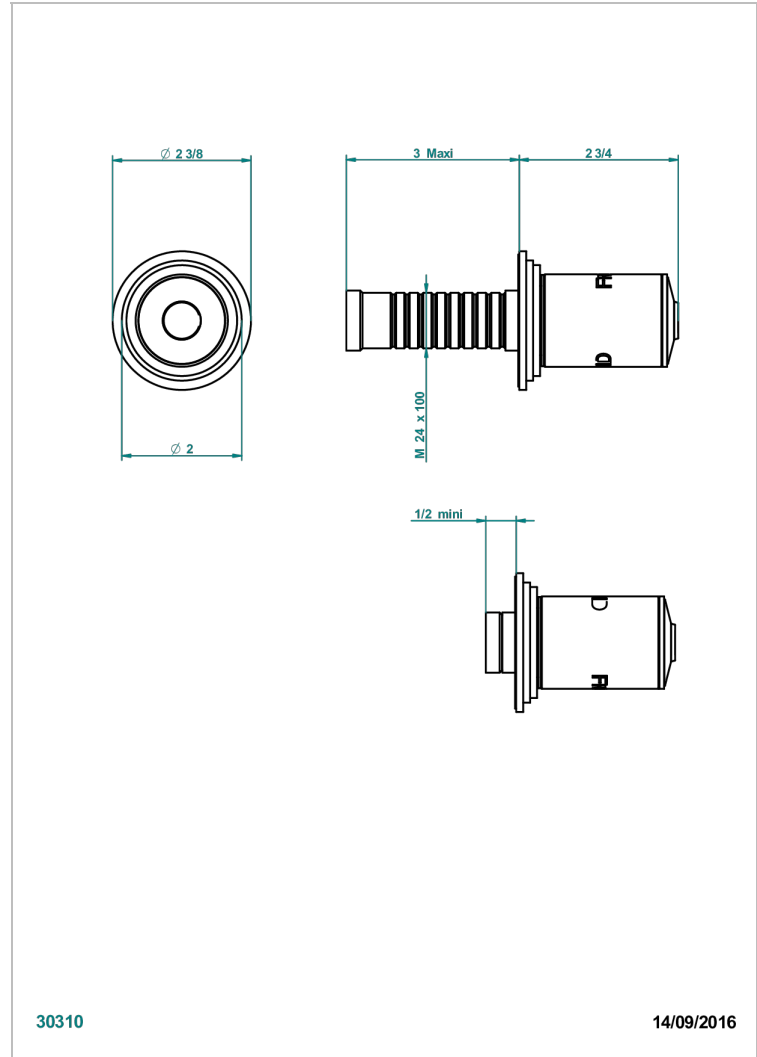

FAUBOURG WHITE PORCELAIN

G2K-30B/C

Trim only for wall valve - cold - 1/2" ref.30/CA and 3/4" ref.32/CA and diverter ref.50/4VMA

30310

14/09/2016

CHARACTERISTIC

- Faubourg White Porcelain
- Trim only for wall valve - cold - 1/2" ref.30/CA and 3/4" ref.32/CA and diverter ref.50/4VMA

RELATED SKU'S

- Ref. G00-30/CA Wall mounted 1/2" valve body with ceramic head, 1/4 turn left - no trim
- Ref. G00-32/CA Wall mounted 3/4" valve with ceramic head, 1/4 turn left - no trim

AVAILABLE FINITIONS