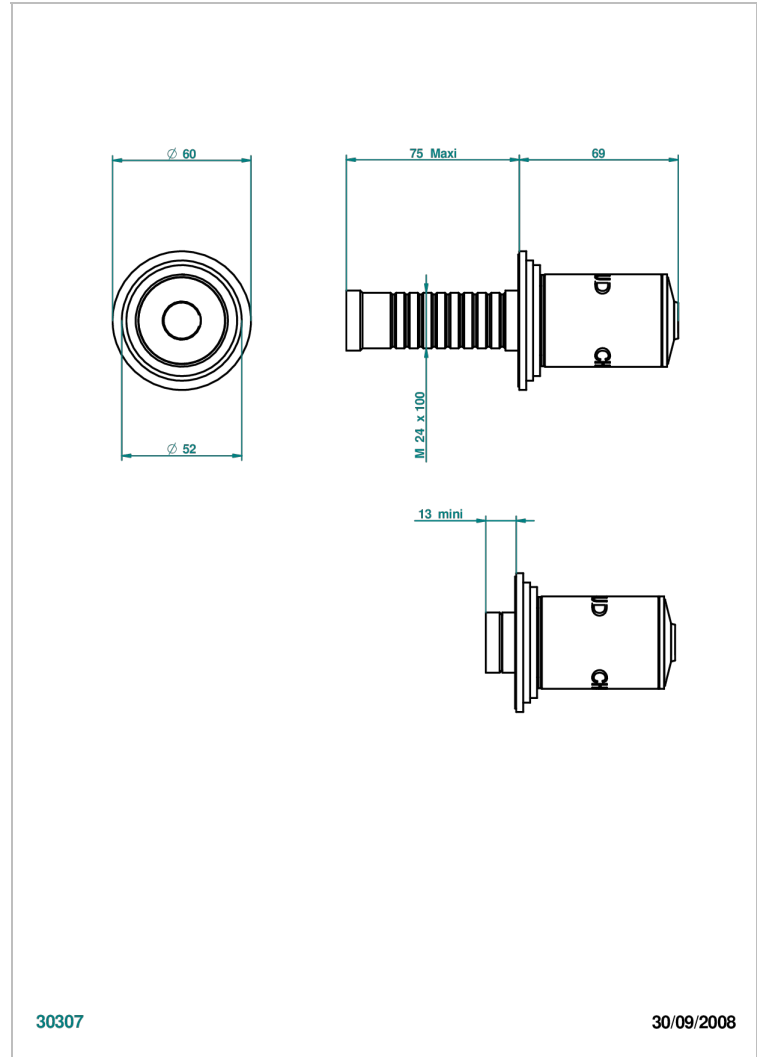

FAUBOURG BLACK PORCELAIN

G2L-30B/H

Wall volume control 30 & 32 trim - Hot

THG[®]
PARIS

30307

30/09/2008

CHARACTERISTIC

- Faubourg Black Porcelain
- Wall volume control 30 & 32 trim - Hot

RELATED SKU'S

- Ref. G00-32HUSA 3/4" Volume control wall valve with ceramic cartridge counterclockwise
- Ref. G00-30HUSA 1/2" Volume control wall valve with ceramic cartridge counterclockwise

AVAILABLE FINITIONS