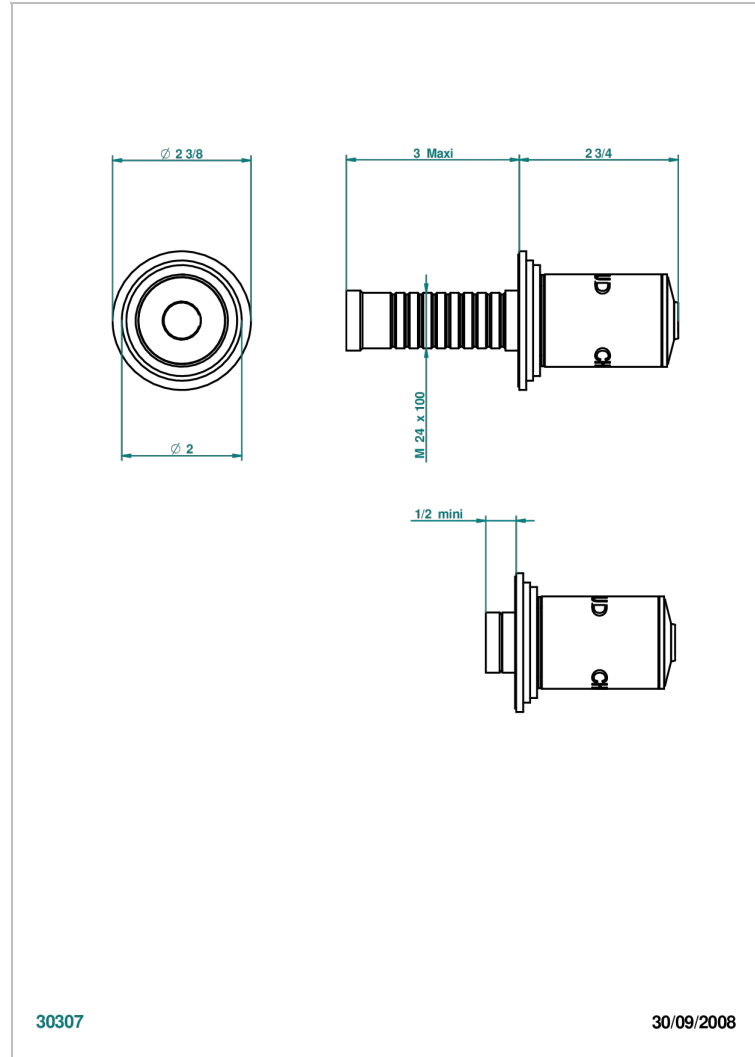

FAUBOURG BLACK PORCELAIN

G2L-30B/H

Wall volume control 30 & 32 trim - Hot

THG[®]
PARIS

30307

30/09/2008

CHARACTERISTIC

- Faubourg Black Porcelain
- Wall volume control 30 & 32 trim - Hot

RELATED SKU'S

- Ref. G00-32HUSA 3/4" Volume control wall valve with ceramic cartridge counterclockwise
- Ref. G00-30HUSA 1/2" Volume control wall valve with ceramic cartridge counterclockwise

AVAILABLE FINITIONS