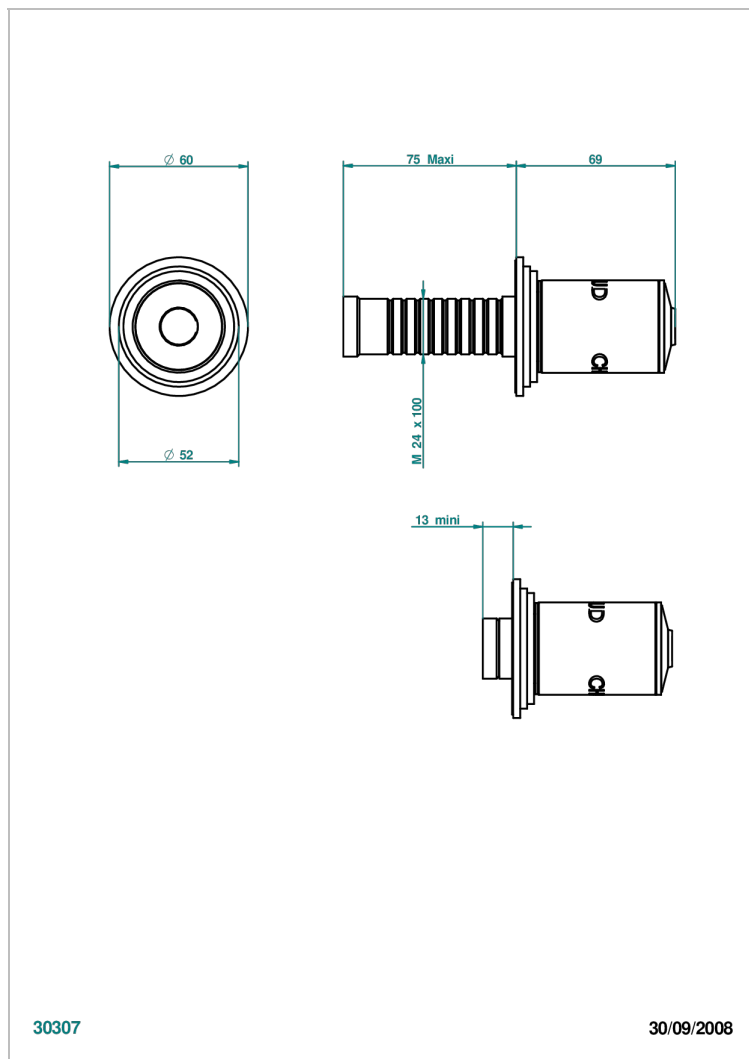

FAUBOURG BLACK PORCELAIN

G2L-30B/H

Trim only for wall valve - hot - 1/2" ref.30/HA and 3/4" ref.32/HA and diverter ref.50/4VMA

30307

30/09/2008

CHARACTERISTIC

- Faubourg Black Porcelain
- Trim only for wall valve - hot - 1/2" ref.30/HA and 3/4" ref.32/HA and diverter ref.50/4VMA

RELATED SKU'S

- Ref. G00-30/HA Wall mounted 1/2" valve body with ceramic head, 1/4 turn right
- Ref. G00-32/HA Wall mounted 3/4" valve body with ceramic head, 1/4 turn right - no trim

AVAILABLE FINITIONS