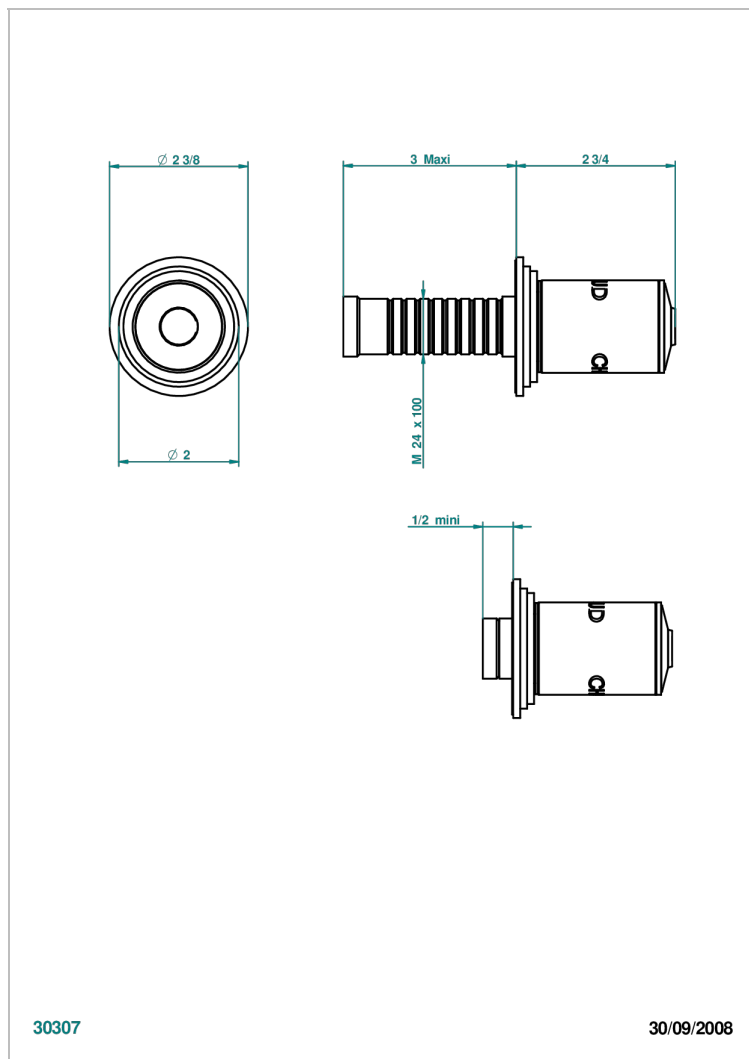

# FAUBOURG BLACK PORCELAIN

G2L-30B/H

Trim only for wall valve - hot - 1/2" ref.30/HA and 3/4" ref.32/HA and diverter ref.50/4VMA

30307

30/09/2008

## CHARACTERISTIC

- Faubourg Black Porcelain
- Trim only for wall valve - hot - 1/2" ref.30/HA and 3/4" ref.32/HA and diverter ref.50/4VMA

## RELATED SKU'S

- Ref. G00-30/HA Wall mounted 1/2" valve body with ceramic head, 1/4 turn right
- Ref. G00-32/HA Wall mounted 3/4" valve body with ceramic head, 1/4 turn right - no trim