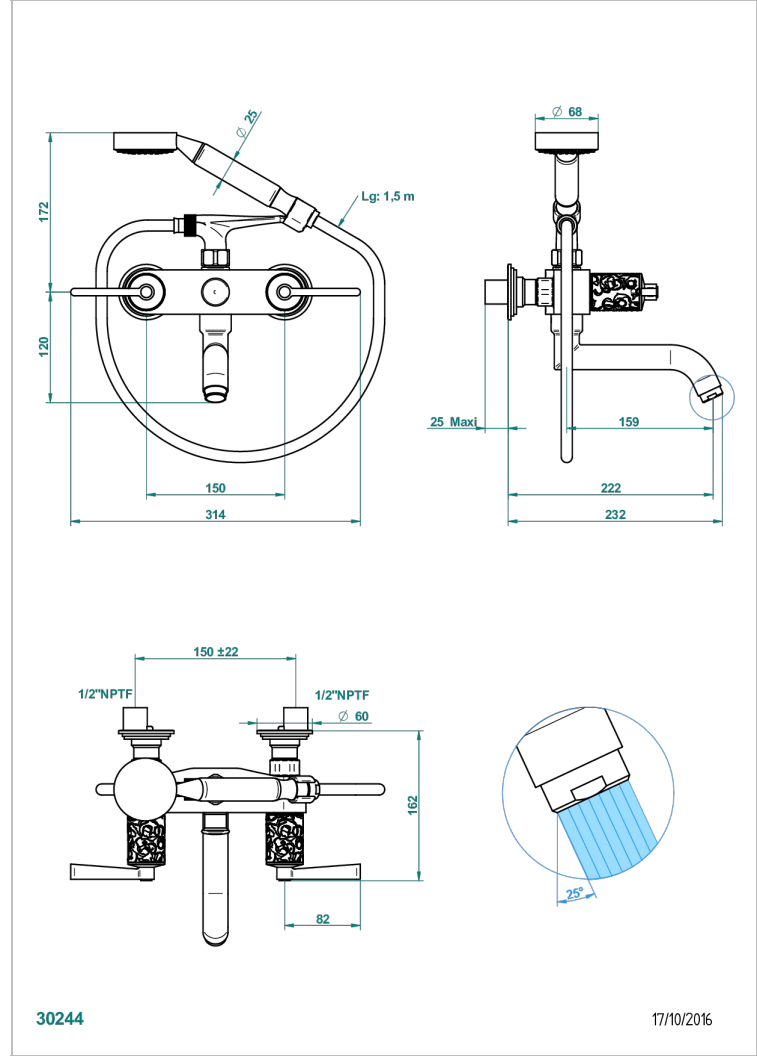

FRIVOLE WITH LEVER HANDLES

G2S-13B/US

Exposed tub filler with cradle handshower, wall mounted

THG[®]
PARIS

CHARACTERISTIC

- ASME : ASME A112.18.1-2011/CSA B125.1-11

TECHNICAL SPECS

- Recommandé : 3 bars (max. 5 bars) - Advised : 43,5 psi (max. 72 psi)
- Bec : 35 l/min à 3 bars - Douchette : 9,5 l/min à 3 bars
- Spout : 9.26 gpm at 43.5 psi - Handshower : 2.5 gpm at 43.5 psi

Umber PVD - H66