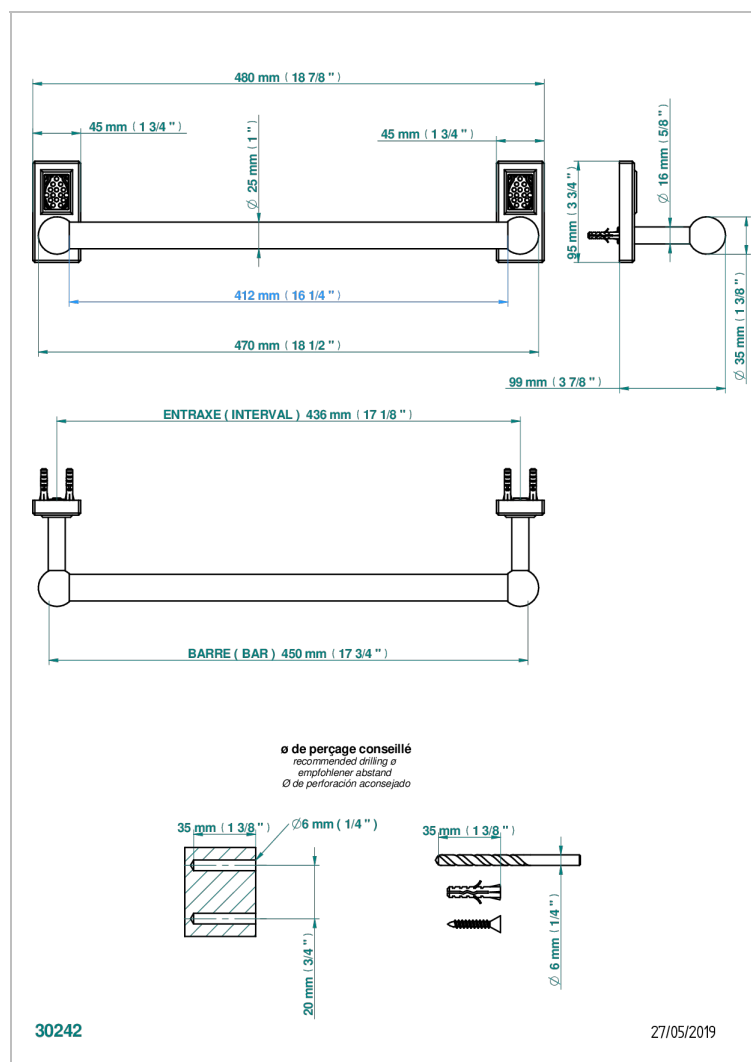

# METROPOLIS CLEAR CRYSTAL WITH LEVER

A2B-526/45

Bath towel holder, length: 450 mm

## CHARACTERISTIC

- Métropolis Clear crystal with lever
- Bath towel holder, length: 450 mm