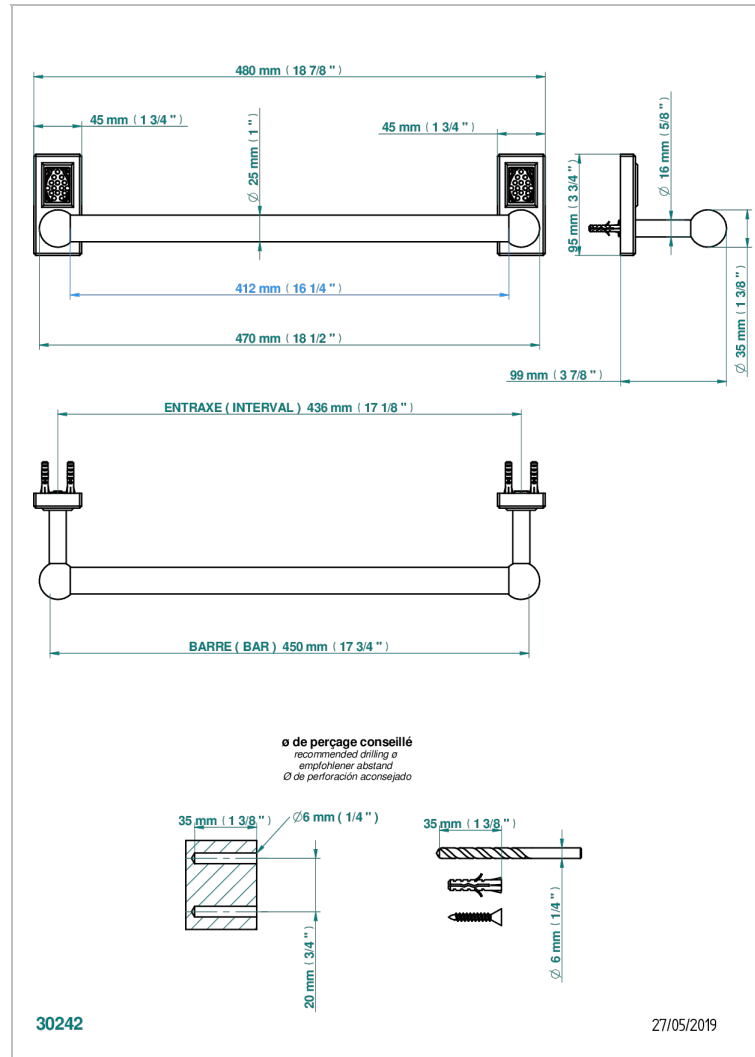

METROPOLIS CLEAR CRYSTAL

A2A-526/45

Towel bar, 18" long

CHARACTERISTIC

- Métropolis Clear crystal
- Towel bar, 18" long

AVAILABLE FINITIONS

Black ceram - D30
Blush PVD - H62
Brass color PVD - H49
Brown bronze color PVD - F33
Chrome polished - A02
Chrome polished / gold polished - G02