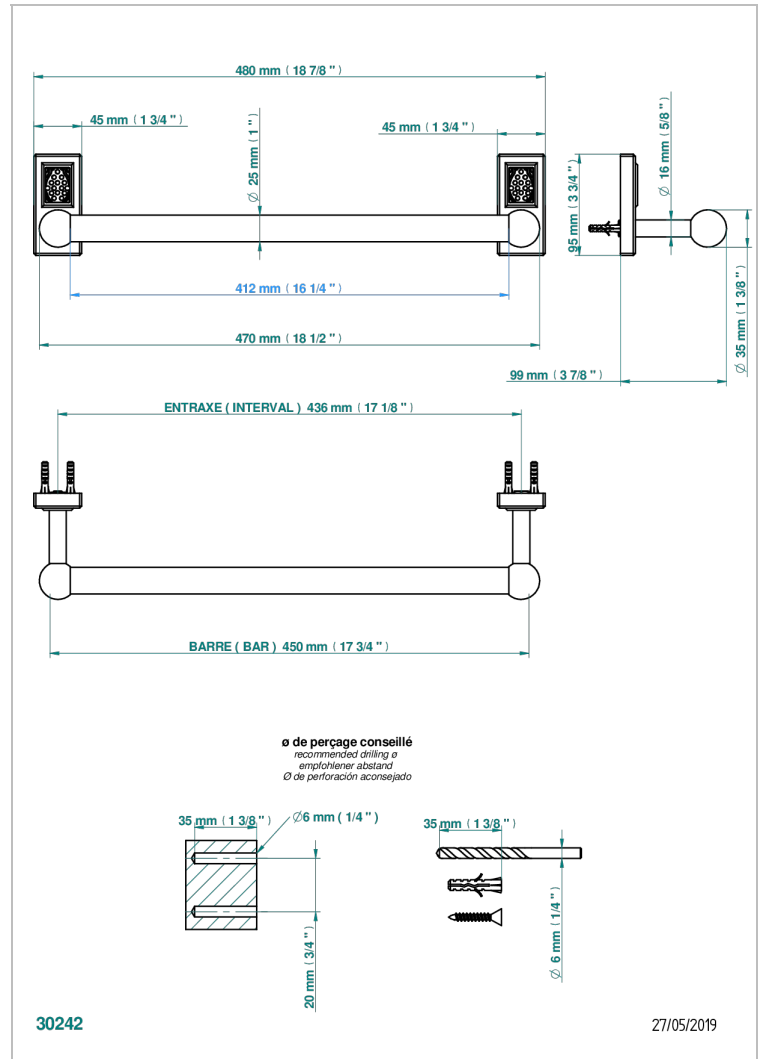

# METROPOLIS CRISTAL CLARO

A2A-526/45

Bath towel holder, length: 450 mm

THG<sup>®</sup>  
PARIS

## CARACTERÍSTICAS

- Métropolis cristal claro
- Bath towel holder, length: 450 mm