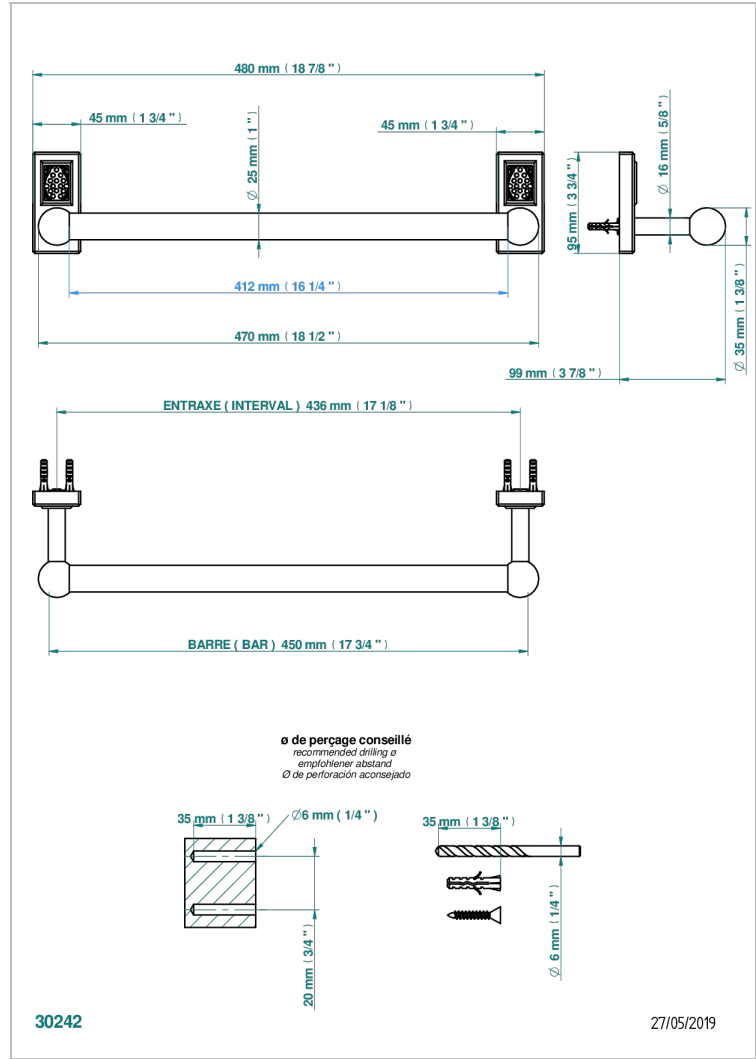

METROPOLIS CLEAR CRYSTAL

A2A-526/45

Bath towel holder, length: 450 mm

CHARACTERISTIC

- Métropolis Clear crystal
- Bath towel holder, length: 450 mm

AVAILABLE FINITIONS

Antique nickel - H28
 Black ceram - D30
 Blush PVD - H62
 Brass color PVD - H49
 Brown bronze color PVD - F33
 Gold color PVD - H52