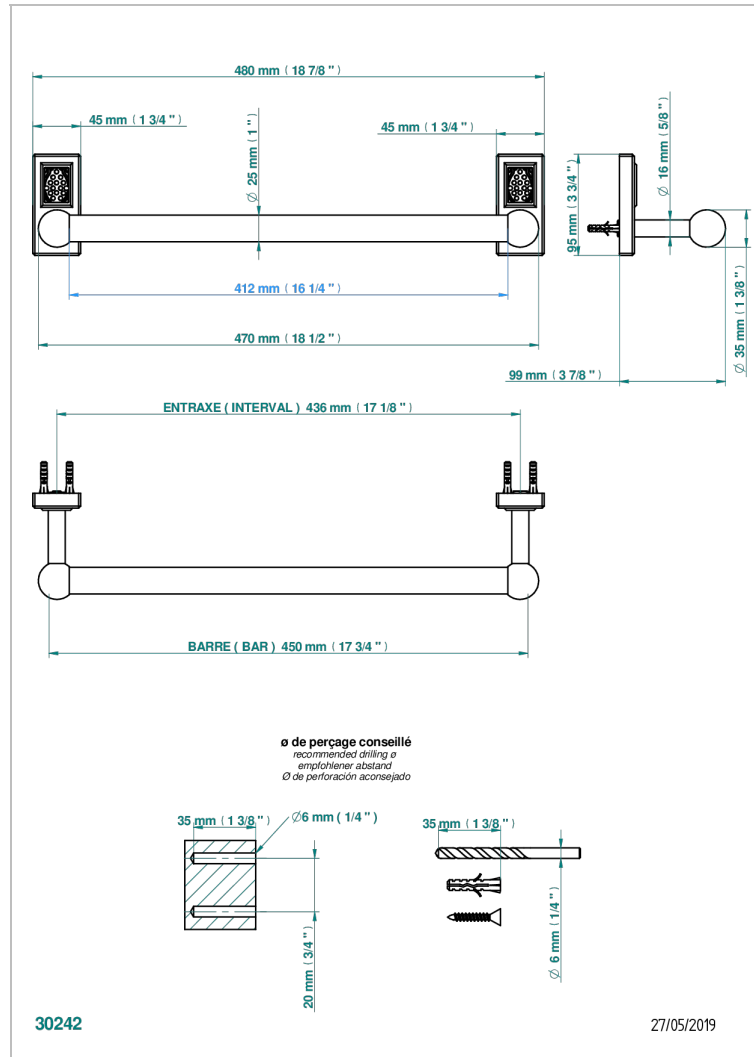

METROPOLIS CLEAR CRYSTAL

A2A-526/45

Bath towel holder, length: 450 mm

CHARACTERISTIC

- Métropolis Clear crystal
- Bath towel holder, length: 450 mm

AVAILABLE FINITIONS

Antique nickel - H28
Black ceram - D30
Blush PVD - H62
Brass color PVD - H49
Brown bronze color PVD - F33
Gold color PVD - H52