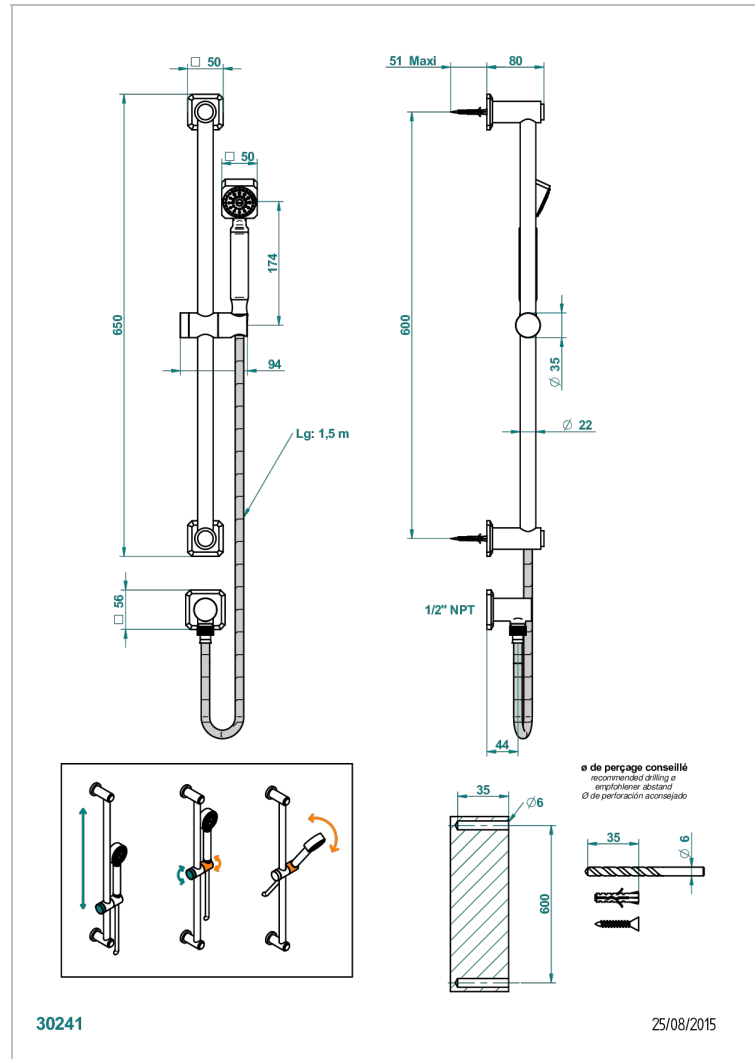

METROPOLIS BLACK CRYSTAL WITH LEVER HANDLES

A2M-58/US

Slide bar with handsower and elbow

CHARACTERISTIC

- Métropolis Black crystal with lever handles
- Slide bar with handsower and elbow

TECHNICAL SPECS

- Recommandé : 3 bars (max. 5 bars) - Advised : 43,5 psi (max. 72 psi)
- 9,5 l/min à 3 bars (2.5 gpm at 43.5 psi)

Umber PVD - H66