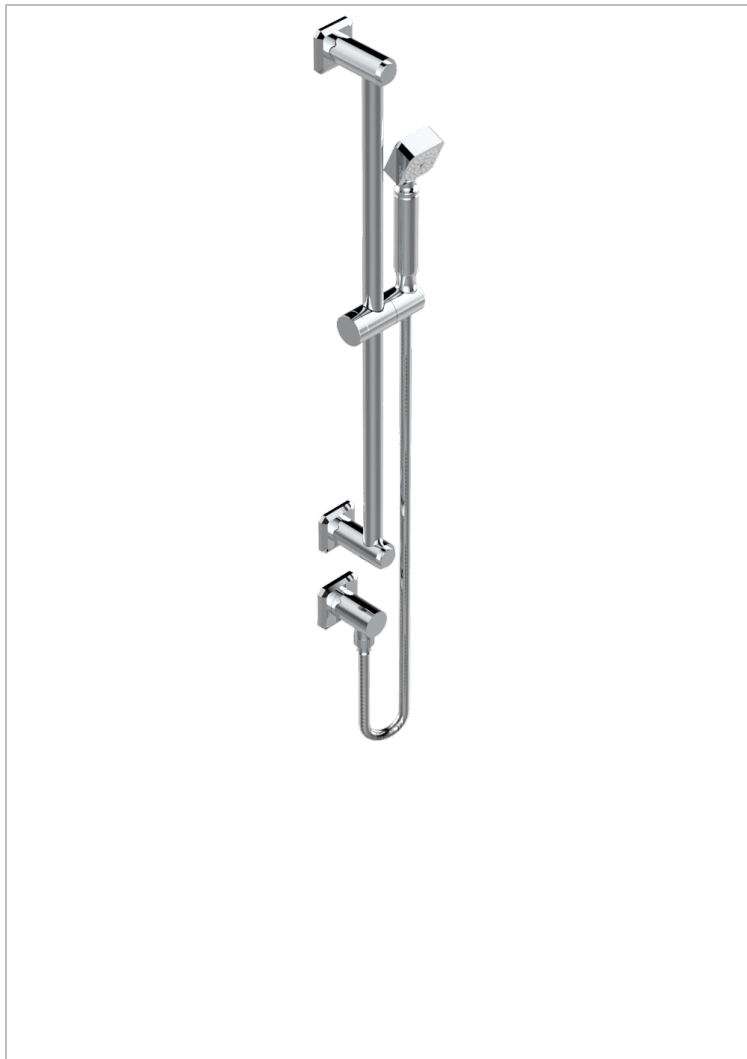

METROPOLIS BLACK CRYSTAL WITH LEVER HANDLES

A2M-58/US

Slide bar with handsower and elbow

CHARACTERISTIC

- Métropolis Black crystal with lever handles
- Slide bar with handsower and elbow

TECHNICAL SPECS

- Recommandé : 3 bars (max. 5 bars) - Advised : 43,5 psi (max. 72 psi)
- 9,5 l/min à 3 bars (2.5 gpm at 43.5 psi)

AVAILABLE FINITIONS

Black ceram - D30
Blush PVD - H62
Brass color PVD - H49
Brown bronze color PVD - F33
Chrome polished - A02
Chrome polished / gold polished - G02

Gold color PVD - H52
Gold mat - F07
Gold polished - F01
Graphite PVD - H64
Matt Umber PVD - H67
Matt blush PVD - H60

Matt brass color PVD - H50
Matt brown bronze color PVD - F34
Matt chrome (American satin) - C02
Matt gold color PVD - H53
Matt graphite PVD - H65
Matt nickel (American satin) - C01

Matt nickel color PVD - H56
Nickel antique / Sovereign - H28
Nickel color PVD - H55
Nickel polished - B01
Soft gold - F30
Soft matt gold - F31

Umber PVD - H66