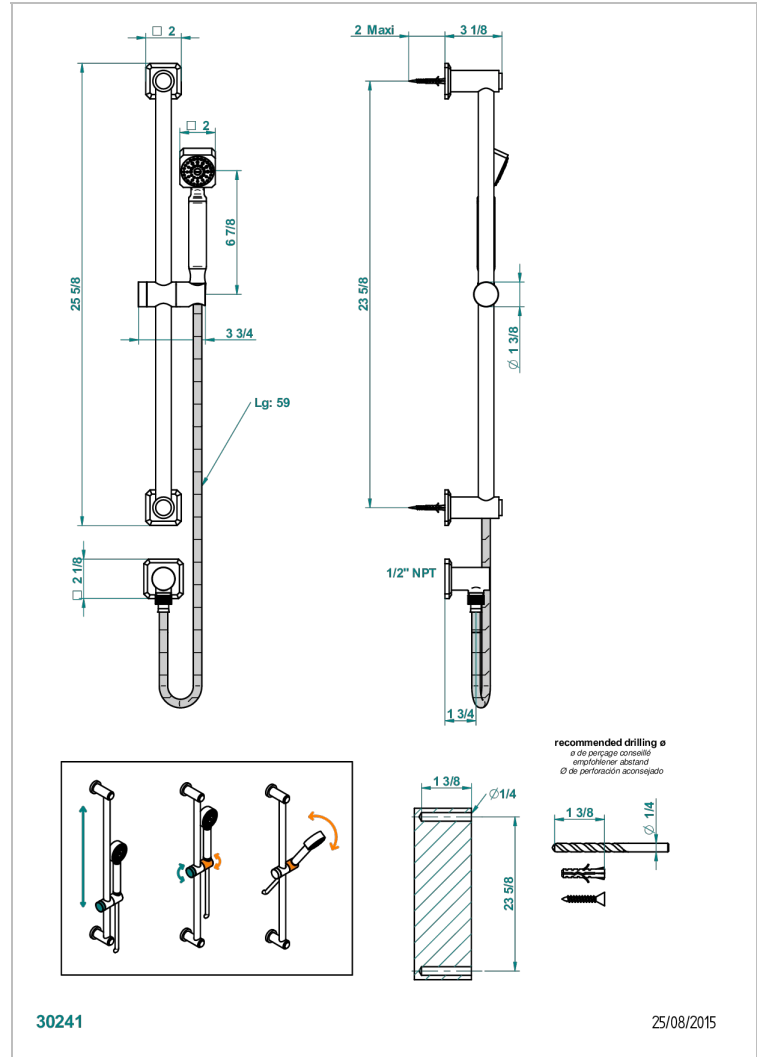

METROPOLIS BLACK CRYSTAL WITH LEVER HANDLES

A2M-58/US

Slide bar with handsower and elbow

CHARACTERISTIC

- Métropolis Black crystal with lever handles
- Slide bar with handsower and elbow

TECHNICAL SPECS

- Recommandé : 3 bars (max. 5 bars) - Advised : 43,5 psi (max. 72 psi)
- 9,5 l/min à 3 bars (2.5 gpm at 43.5 psi)

AVAILABLE FINITIONS

Black ceram - D30
Blush PVD - H62
Brass color PVD - H49
Brown bronze color PVD - F33
Chrome polished - A02
Chrome polished / gold polished - G02

Gold color PVD - H52
Gold mat - F07
Gold polished - F01
Graphite PVD - H64
Matt Umber PVD - H67
Matt blush PVD - H60

Umber PVD - H66