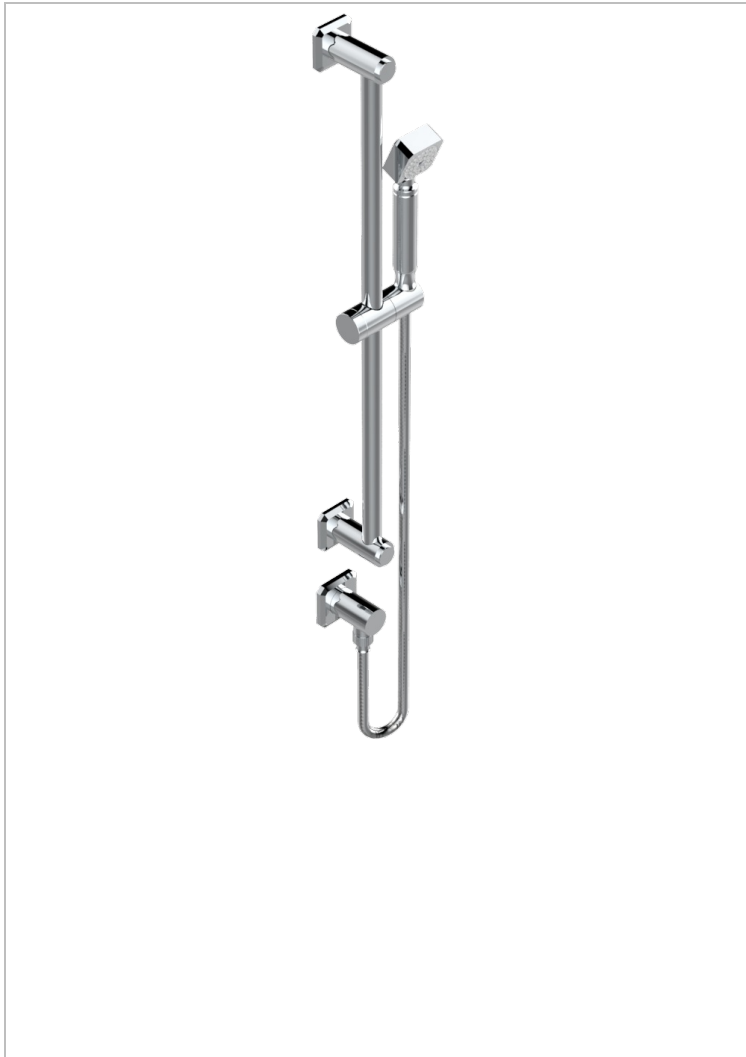

METROPOLIS BLACK CRYSTAL WITH LEVER HANDLES

A2M-58/US

Slide bar with handsower and elbow

CHARACTERISTIC

- Métropolis Black crystal with lever handles
- Slide bar with handsower and elbow

TECHNICAL SPECS

- Recommandé : 3 bars (max. 5 bars) - Advised : 43,5 psi (max. 72 psi)
- 9,5 l/min à 3 bars (2.5 gpm at 43.5 psi)

AVAILABLE FINITIONS

Black ceram - D30
Blush PVD - H62
Brass color PVD - H49
Brown bronze color PVD - F33
Chrome polished - A02
Chrome polished / gold polished - G02

Gold color PVD - H52
Gold mat - F07
Gold polished - F01
Graphite PVD - H64
Matt Umber PVD - H67
Matt blush PVD - H60

Matt brass color PVD - H50
Matt brown bronze color PVD - F34
Matt chrome (American satin) - C02
Matt gold color PVD - H53
Matt graphite PVD - H65
Matt nickel (American satin) - C01

Matt nickel color PVD - H56
Nickel antique / Sovereign - H28
Nickel color PVD - H55
Nickel polished - B01
Soft gold - F30
Soft matt gold - F31

Umber PVD - H66