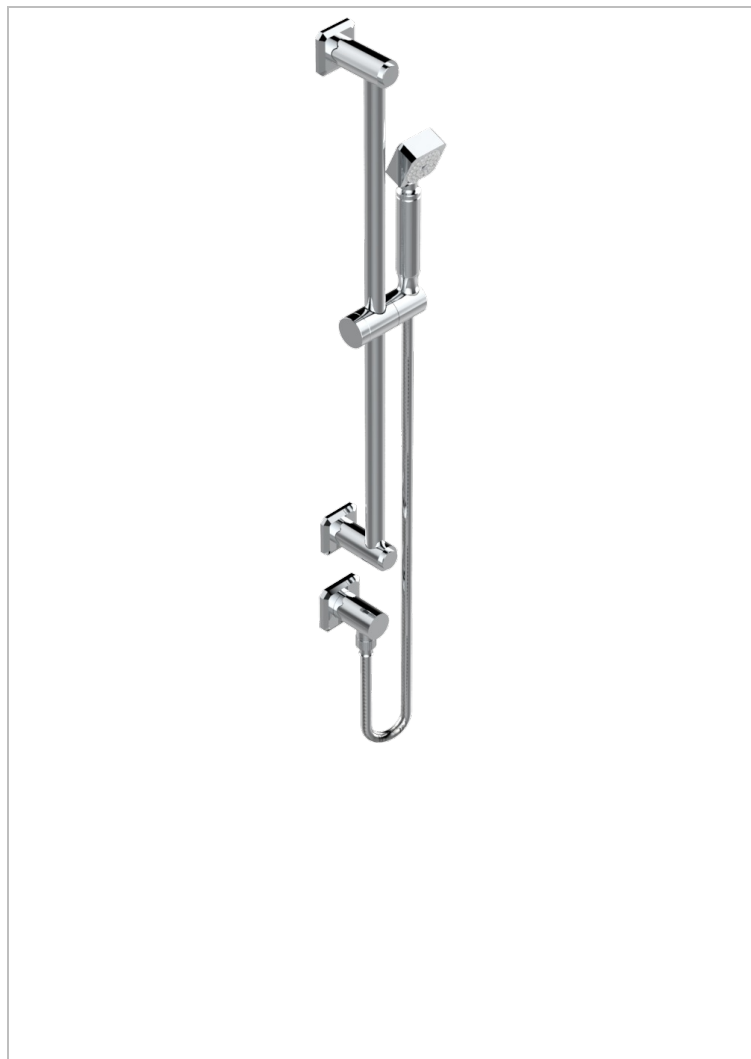

METROPOLIS BLACK CRYSTAL

A2L-58/US

Slide bar with handsower and elbow

CHARACTERISTIC

- Métropolis Black crystal
- Slide bar with handsower and elbow

TECHNICAL SPECS

- Recommandé : 3 bars (max. 5 bars) - Advised : 43,5 psi (max. 72 psi)
- 9,5 l/min à 3 bars (2.5 gpm at 43.5 psi)

AVAILABLE FINITIONS

Black ceram - D30
Blush PVD - H62
Brass color PVD - H49
Brown bronze color PVD - F33
Chrome polished - A02
Chrome polished / gold polished - G02

Gold color PVD - H52
Gold mat - F07
Gold polished - F01
Graphite PVD - H64
Matt Umber PVD - H67
Matt blush PVD - H60

Matt brass color PVD - H50
Matt brown bronze color PVD - F34
Matt chrome (American satin) - C02
Matt gold color PVD - H53
Matt graphite PVD - H65
Matt nickel (American satin) - C01

Matt nickel color PVD - H56
Nickel antique / Sovereign - H28
Nickel color PVD - H55
Nickel polished - B01
Soft gold - F30
Soft matt gold - F31

Umber PVD - H66