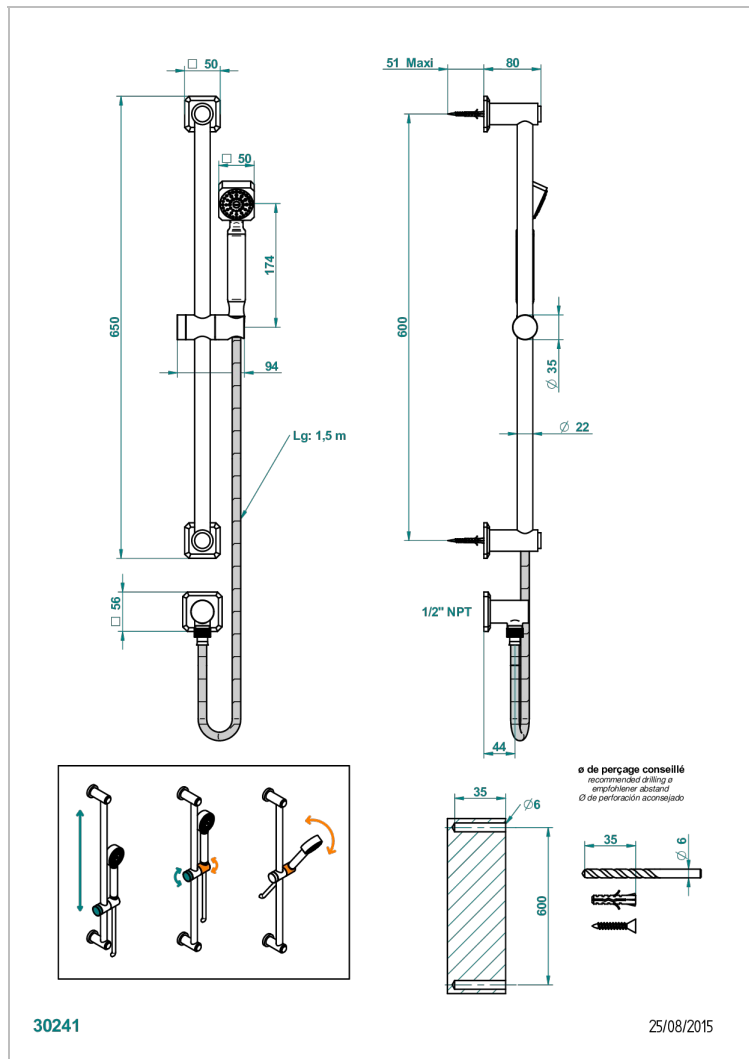

METROPOLIS BLACK CRYSTAL

A2L-58/US

Slide bar with handsower and elbow

CHARACTERISTIC

- Métropolis Black crystal
- Slide bar with handsower and elbow

TECHNICAL SPECS

- Recommandé : 3 bars (max. 5 bars) - Advised : 43,5 psi (max. 72 psi)
- 9,5 l/min à 3 bars (2.5 gpm at 43.5 psi)

Umber PVD - H66