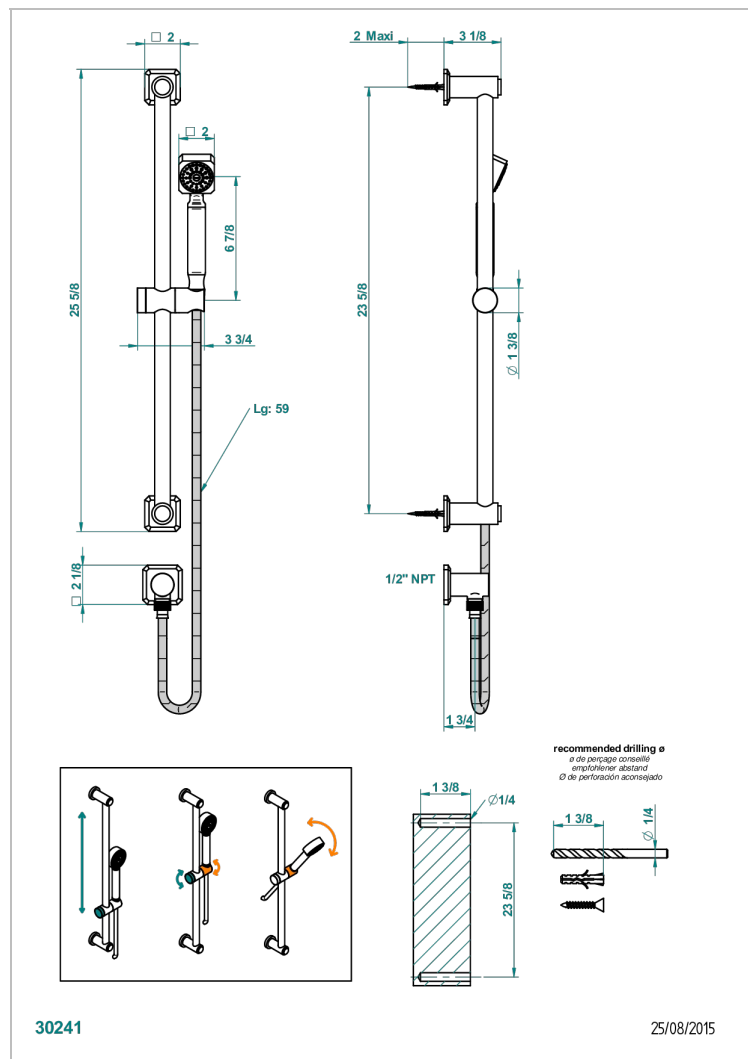

METROPOLIS BLACK CRYSTAL

A2L-58/US

Slide bar with handsower and elbow

CHARACTERISTIC

- Métropolis Black crystal
- Slide bar with handsower and elbow

TECHNICAL SPECS

- Recommandé : 3 bars (max. 5 bars) - Advised : 43,5 psi (max. 72 psi)
- 9,5 l/min à 3 bars (2.5 gpm at 43.5 psi)

Umber PVD - H66