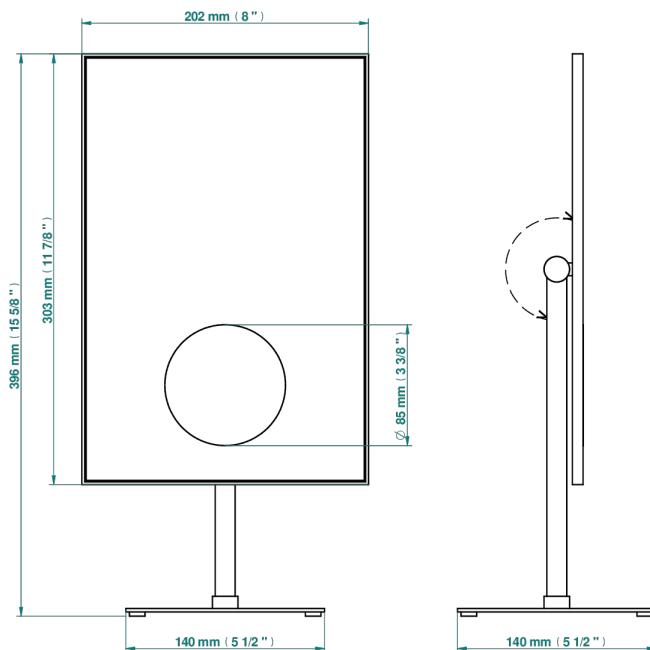

# GENERAL ITEMS

G00-666

Free-standing mirror, 200 x 300 mm, total height 400 mm, tilting to 45° - magnification: x 3

30224

14/02/2011

## CHARACTERISTIC

- General Items
- Free-standing mirror, 200 x 300 mm, total height 400 mm, tilting to 45° - magnification: x 3