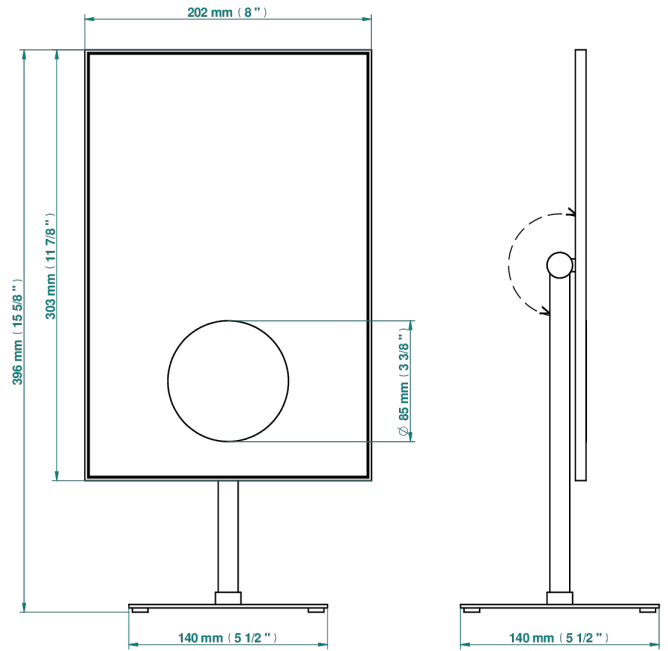

GENERAL ITEMS

G00-666

Free-standing mirror, 200 x 300 mm, total height 400 mm, tilting to 45° - magnification: x 3

30224

14/02/2011

CHARACTERISTIC

- General Items
- Free-standing mirror, 200 x 300 mm, total height 400 mm, tilting to 45° - magnification: x 3