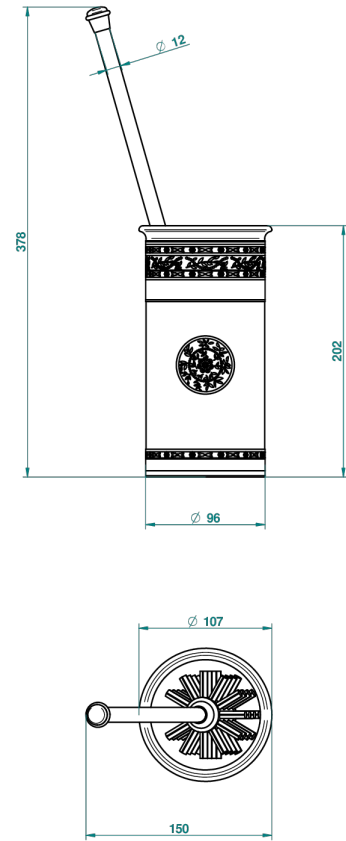

# MARQUISE PLATINUM DECOR

A7G-4700B

Porcelain toilet brush holder with brush floor mounted

THG<sup>®</sup>  
PARIS

22331

07/11/2013

## CHARACTERISTIC

- Marquise platinum decor
- Porcelain toilet brush holder with brush floor mounted