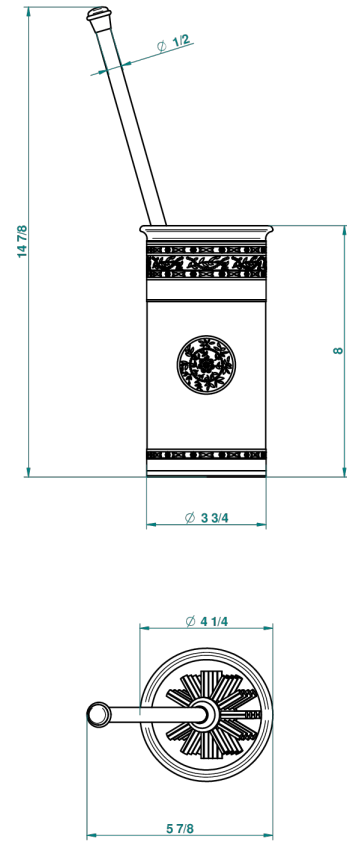

MARQUISE PLATINUM DECOR

A7G-4700B

Porcelain toilet brush holder with brush floor mounted

THG[®]
PARIS

22331

07/11/2013

CHARACTERISTIC

- Marquise platinum decor
- Porcelain toilet brush holder with brush floor mounted