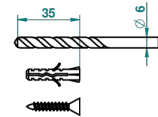

MARQUISE GOLD DECOR

A7F-508

Robe hook single small

THG
PARIS

30220

14/06/2010

CHARACTERISTIC

- Marquise Gold decor
- Robe hook single small

AVAILABLE FINITIONS

Black ceram - D30
Blush PVD - H62
Brass color PVD - H49
Brown bronze color PVD - F33
Chrome polished - A02
Chrome polished / gold polished - G02

Copper antique matt, coated - H07
Gold color PVD - H52
Gold mat - F07
Gold polished - F01
Graphite PVD - H64
Light coated bronze - D01

Matt Umber PVD - H67
Matt blush PVD - H60
Matt brass color PVD - H50
Matt brown bronze color PVD - F34
Matt chrome (American satin) - C02
Matt gold color PVD - H53

Matt graphite PVD - H65
Matt nickel (American satin) - C01
Matt nickel color PVD - H56
Nickel antique / Sovereign - H28
Nickel color PVD - H55
Nickel polished - B01

Soft gold - F30
Soft matt gold - F31
Umber PVD - H66