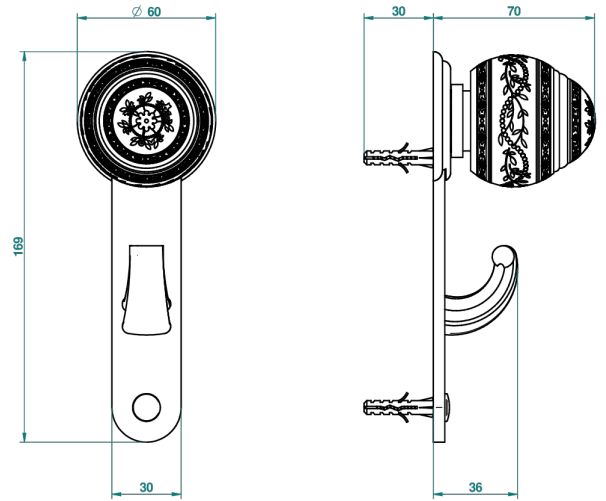

MARQUISE GOLD DECOR

A7F-508

Robe hook single small

THG
PARIS

30220

14/06/2010

CHARACTERISTIC

- Marquise Gold decor
- Robe hook single small

AVAILABLE FINITIONS

Black ceram - D30
Blush PVD - H62
Brass color PVD - H49
Brown bronze color PVD - F33
Chrome polished - A02
Chrome polished / gold polished - G02

Copper antique matt, coated - H07
Gold color PVD - H52
Gold mat - F07
Gold polished - F01
Graphite PVD - H64
Light coated bronze - D01

Matt Umber PVD - H67
Matt blush PVD - H60
Matt brass color PVD - H50
Matt brown bronze color PVD - F34
Matt chrome (American satin) - C02
Matt gold color PVD - H53

Matt graphite PVD - H65
Matt nickel (American satin) - C01
Matt nickel color PVD - H56
Nickel antique / Sovereign - H28
Nickel color PVD - H55
Nickel polished - B01

Soft gold - F30
Soft matt gold - F31
Umber PVD - H66