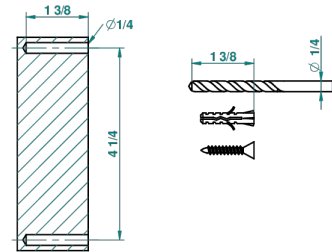

MARQUISE GOLD DECOR

A7F-508

Robe hook single small

30220

14/06/2010

CHARACTERISTIC

- Marquise Gold decor
- Robe hook single small

AVAILABLE FINITIONS

Black ceram - D30
Blush PVD - H62
Brass color PVD - H49
Brown bronze color PVD - F33
Chrome polished - A02
Chrome polished / gold polished - G02

Copper antique matt, coated - H07
Gold color PVD - H52
Gold mat - F07
Gold polished - F01
Graphite PVD - H64
Light coated bronze - D01

Matt Umber PVD - H67
Matt blush PVD - H60
Matt brass color PVD - H50
Matt brown bronze color PVD - F34
Matt chrome (American satin) - C02
Matt gold color PVD - H53

Matt graphite PVD - H65
Matt nickel (American satin) - C01
Matt nickel color PVD - H56
Nickel antique / Sovereign - H28
Nickel color PVD - H55
Nickel polished - B01

Soft gold - F30
Soft matt gold - F31
Umber PVD - H66