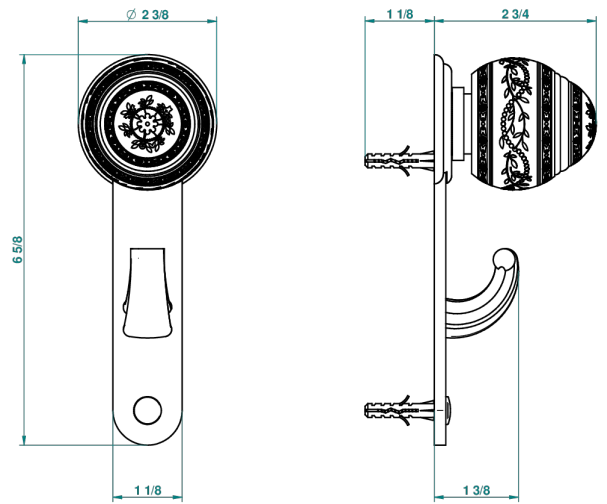

MARQUISE GOLD DECOR

A7F-508

Robe hook single small

30220

14/06/2010

CHARACTERISTIC

- Marquise Gold decor
- Robe hook single small

AVAILABLE FINITIONS

Black ceram - D30
Blush PVD - H62
Brass color PVD - H49
Brown bronze color PVD - F33
Chrome polished - A02
Chrome polished / gold polished - G02

Copper antique matt, coated - H07
Gold color PVD - H52
Gold mat - F07
Gold polished - F01
Graphite PVD - H64
Light coated bronze - D01

Matt Umber PVD - H67
Matt blush PVD - H60
Matt brass color PVD - H50
Matt brown bronze color PVD - F34
Matt chrome (American satin) - C02
Matt gold color PVD - H53

Matt graphite PVD - H65
Matt nickel (American satin) - C01
Matt nickel color PVD - H56
Nickel antique / Sovereign - H28
Nickel color PVD - H55
Nickel polished - B01

Soft gold - F30
Soft matt gold - F31
Umber PVD - H66