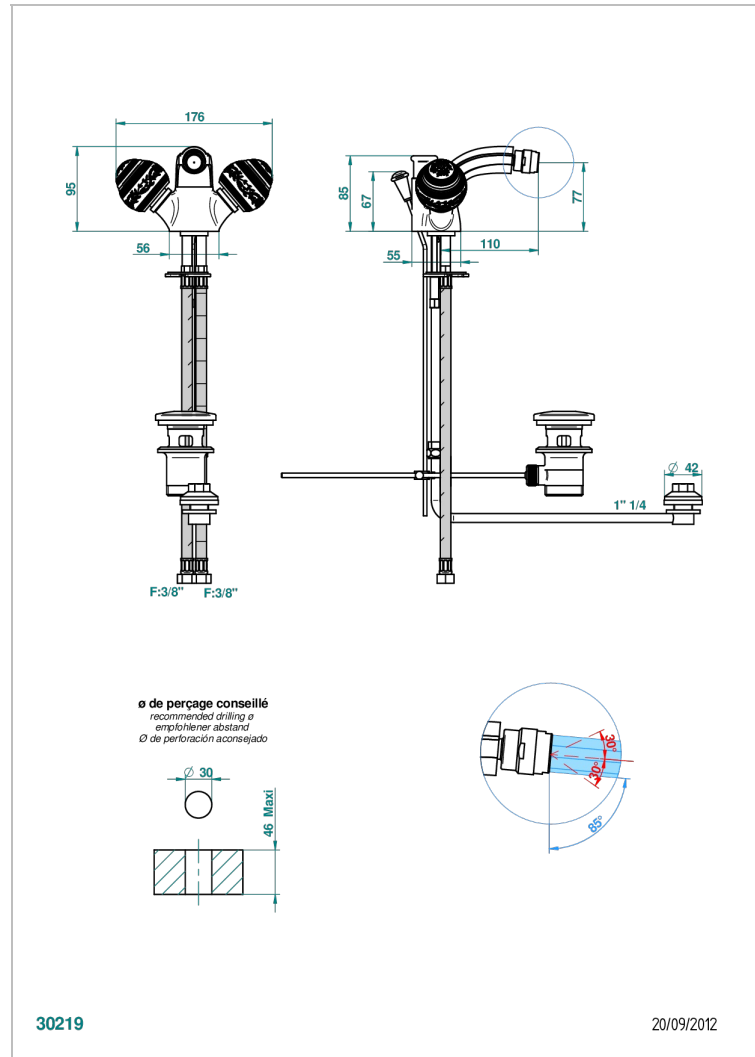

MARQUISE GOLD DECOR

A7F-3205/202

1-hole bidet mixer, swivel jet, ascending spray and pop-up waste

CHARACTERISTIC

- Marquise Gold decor
- 1-hole bidet mixer, swivel jet, ascending spray and pop-up waste

TECHNICAL SPECS

- Recommandé : 3 bars (max. 5 bars) - Advised : 43,5 psi (max. 72 psi)
- 15 l/min à 3 bars (4 gpm at 43.5 psi)

AVAILABLE FINITIONS

Antique nickel - H28
Black ceram - D30
Blush PVD - H62
Brass color PVD - H49
Brown bronze color PVD - F33
Gold color PVD - H52