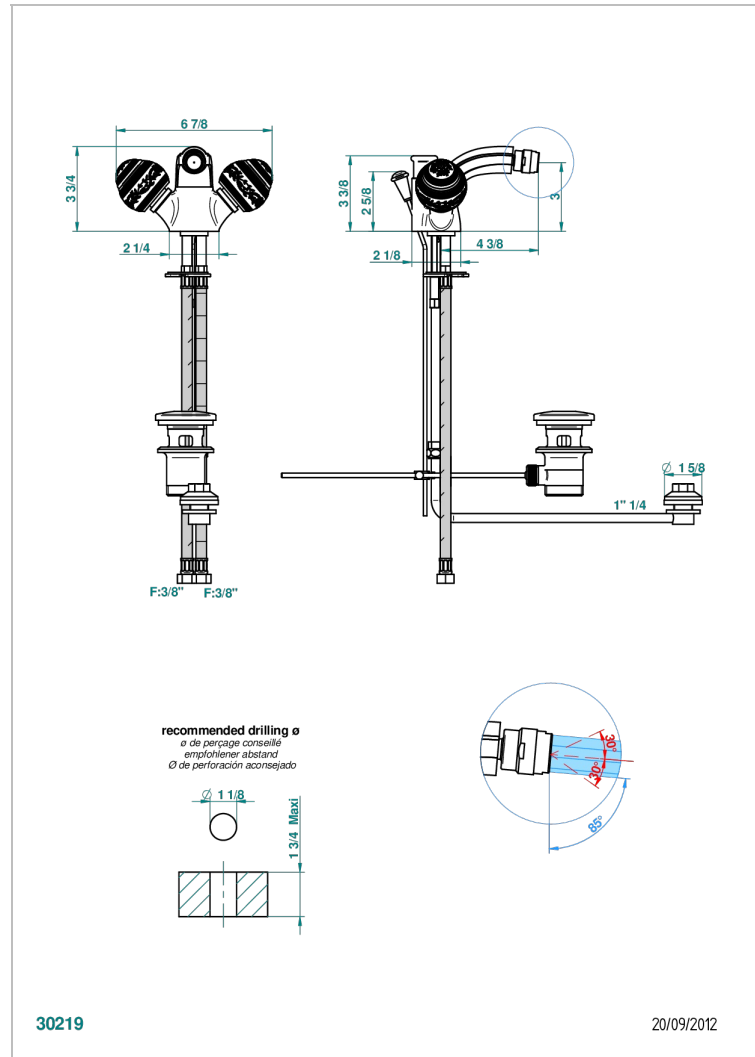

# MARQUISE GOLD DECOR

A7F-3205/202

1-hole bidet mixer, swivel jet, ascending spray and pop-up waste

## CHARACTERISTIC

- Marquise Gold decor
- 1-hole bidet mixer, swivel jet, ascending spray and pop-up waste

## TECHNICAL SPECS

- Recommandé : 3 bars (max. 5 bars) - Advised : 43,5 psi (max. 72 psi)
- 15 l/min à 3 bars (4 gpm at 43.5 psi)